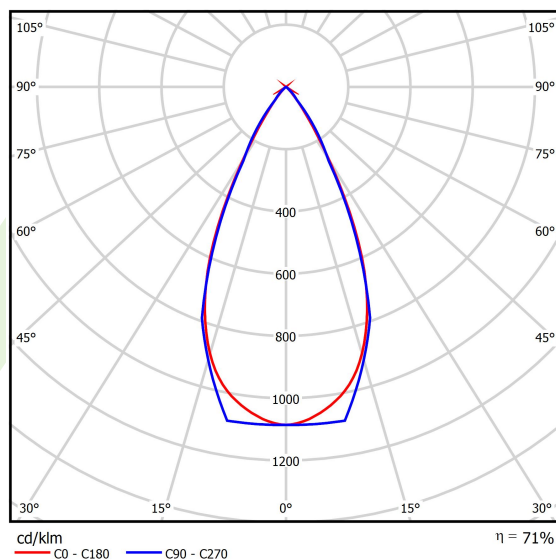

Mechanical data

○
33
H

Assembly	surface mounted on slings or mounted on wall
Material	aluminum
Color	RAL 9016 (white)
Diffuser	LOUVER (anti-glare louver)
Impact resistant	IK04
Dimensions [mm]	Ø33 x 1259

A graph of light

cd/klm
— C0 - C180 — C90 - C270