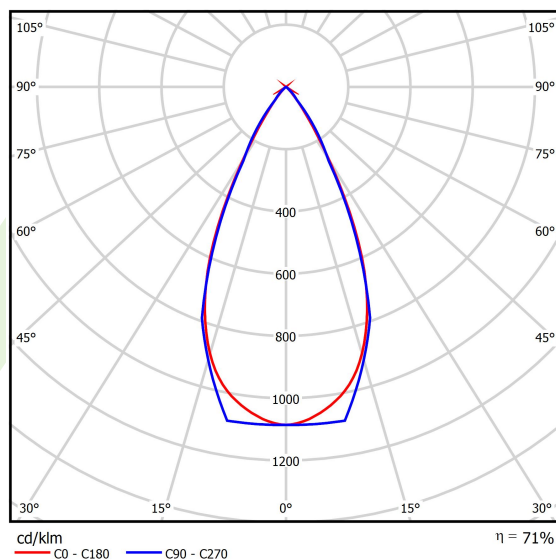

## Light and electrical data

Light source	LED
Luminous flux LED [lm]	3252
LED power [W]	24
Luminaire luminous flux [lm]	2309,1
Power of luminaire [W]	26
Luminaire's light efficiency [lm/W]	88,8
Color of the light [K]	2700
CRI	>90
SDCM (LED sources)	3
Beam angle [°]	(C0-C180) / (C90-C270) - 50,2° / 49,4°
Photobiological risk class (IEC/EN 62471)	RG0
Protection against electric shock	III
Protection degree	IP20
Voltage	48 V DC
Lifetime of LED sources [h]	36000
Lx/By	L80/B10
Operating temperature range [°C]	5 ÷ 35
Driver	standard on/off (E)

**A graph of light**