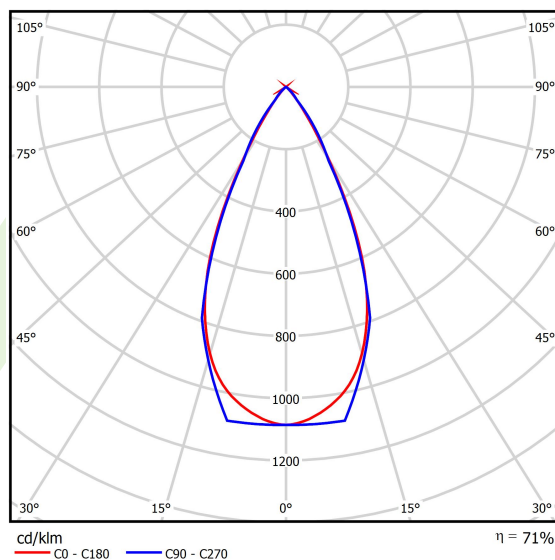

## Light and electrical data

Light source	LED
Luminous flux LED [lm]	3705
LED power [W]	24
Luminaire luminous flux [lm]	2631,3
Power of luminaire [W]	26
Luminaire's light efficiency [lm/W]	101,2
Color of the light [K]	4000
CRI	>90
SDCM (LED sources)	3
Beam angle [°]	(C0-C180) / (C90-C270) - 50,2° / 49,4°
Photobiological risk class (IEC/EN 62471)	RG0
Protection against electric shock	III
Protection degree	IP20
Voltage	48 V DC
Lifetime of LED sources [h]	36000
Lx/By	L80/B10
Operating temperature range [°C]	5 ÷ 35
Driver	standard on/off (E)

**A graph of light**