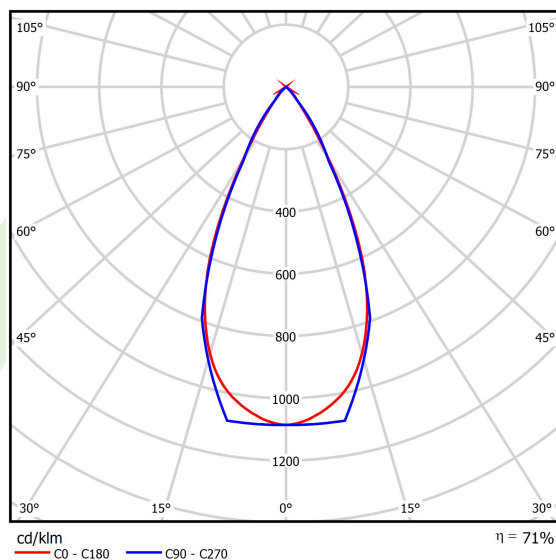

## Light and electrical data

Light source	LED
Luminous flux LED [lm]	3705
LED power [W]	24
Luminaire luminous flux [lm]	2631,3
Power of luminaire [W]	26
Luminaire's light efficiency [lm/W]	101,2
Color of the light [K]	4000
CRI	>90
SDCM (LED sources)	3
Beam angle [°]	(C0-C180) / (C90-C270) - 50,2° / 49,4°
Photobiological risk class (IEC/EN 62471)	RG0
Protection against electric shock	III
Protection degree	IP20
Voltage	48 V DC
Lifetime of LED sources [h]	36000
Lx/By	L80/B10
Operating temperature range [°C]	5 ÷ 35
Driver	standard on/off (E)

**A graph of light**