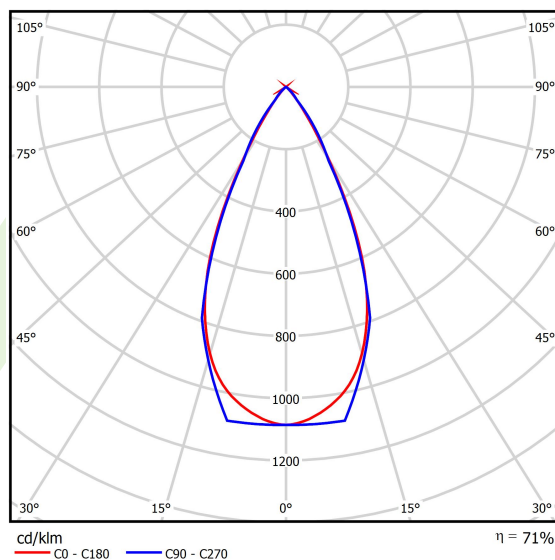

## Light and electrical data

Light source	LED
Luminous flux LED [lm]	3552
LED power [W]	24
Luminaire luminous flux [lm]	2522,7
Power of luminaire [W]	26
Luminaire's light efficiency [lm/W]	97
Color of the light [K]	3000
CRI	>90
SDCM (LED sources)	3
Beam angle [°]	(C0-C180) / (C90-C270) - 50,2° / 49,4°
Photobiological risk class (IEC/EN 62471)	RG0
Protection against electric shock	III
Protection degree	IP20
Voltage	48 V DC
Lifetime of LED sources [h]	36000
Lx/By	L80/B10
Operating temperature range [°C]	5 ÷ 35
Driver	standard on/off (E)

**A graph of light**