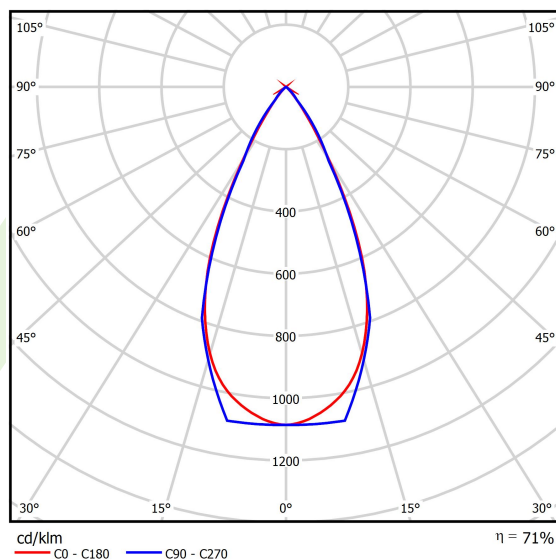

## Light and electrical data

Light source	LED
Luminous flux LED [lm]	3552
LED power [W]	24
Luminaire luminous flux [lm]	2522,7
Power of luminaire [W]	26
Luminaire's light efficiency [lm/W]	97
Color of the light [K]	3000
CRI	>90
SDCM (LED sources)	3
Beam angle [°]	(C0-C180) / (C90-C270) - 50,2° / 49,4°
Photobiological risk class (IEC/EN 62471)	RG0
Protection against electric shock	III
Protection degree	IP20
Voltage	48 V DC
Lifetime of LED sources [h]	36000
Lx/By	L80/B10
Operating temperature range [°C]	5 ÷ 35
Driver	standard on/off (E)

**A graph of light**