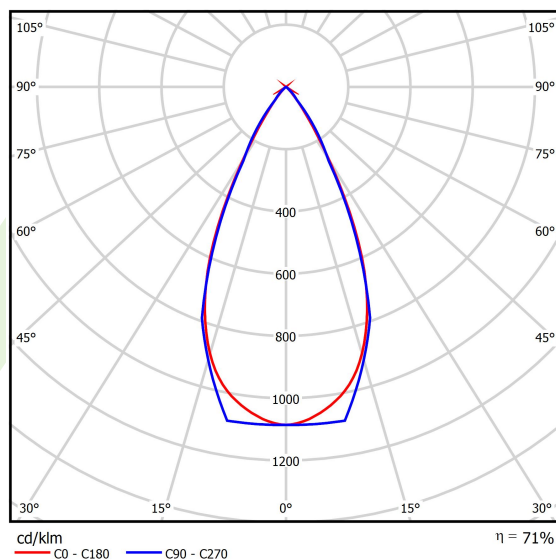

Mechanical data

○
33
H

Assembly	surface mounted on slings or mounted on wall
Material	aluminum
Color	RAL 9005 (black)
Diffuser	LOUVER (anti-glare louver)
Impact resistant	IK04
Dimensions [mm]	Ø33 x 1259

A graph of light