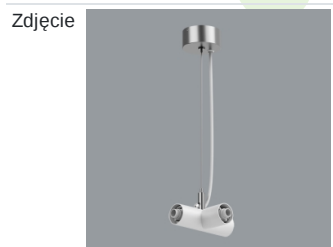

Nazwa S-LINE SLIM ACCESSORIES  
WALL MOUNTED CONNECTOR  
TYPE-I 34 WITH CABLE

Indeks 19.4393.0015.34/  
19.4393.0016.34

Nazwa S-LINE SLIM ACCESSORIES  
WALL MOUNTED CONNECTOR  
TYPE-L 34/ S-LINE SLIM  
ACCESSORIES WALL  
MOUNTED CONNECTOR TYPE-  
L 34 WITH CABLE

Indeks 19.4393.0017.34

Nazwa S-LINE SLIM ACCESSORIES  
WALL MOUNTED CONNECTOR  
TYPE-T 34

Indeks 19.4393.0018.34

Nazwa S-LINE SLIM ACCESSORIES  
WALL MOUNTED CONNECTOR  
TYPE-X 34

Indeks 19.4393.0006.34

Nazwa S-LINE SLIM ACCESSORIES  
CONNECTOR TYPE-L 34 WITH  
CABLE

Indeks 19.4393.0007.34/  
19.4393.0008.34

Nazwa S-LINE SLIM ACCESSORIES  
CONNECTOR TYPE-L 34/ S-  
LINE SLIM ACCESSORIES  
CONNECTOR TYPE-L 34 NO DC

Indeks 19.4393.0009.34

Nazwa S-LINE SLIM ACCESSORIES  
CONNECTOR TYPE-T 34