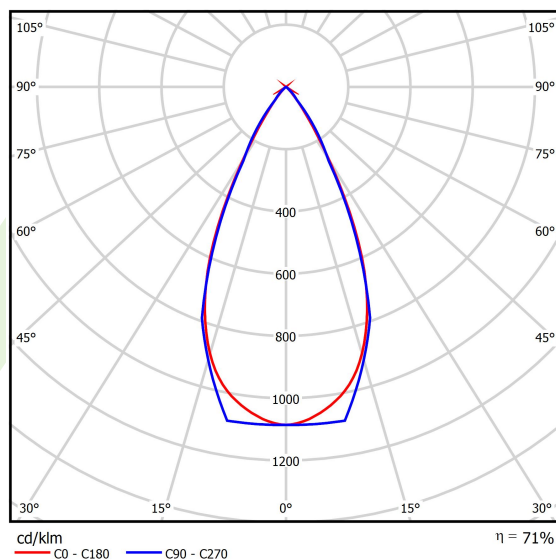

Product information

Category	Surface mounted luminaires
Family	S-LINE SLIM
Name	S-LINE SLIM 2500 LOUVER 45° E-48V DC 34 927 / L-859MM
Index	19.4393.3171.34
EAN	5902107635503

Light and electrical data

Light source	LED
Luminous flux LED [lm]	2222,1
LED power [W]	16,4
Luminaire luminous flux [lm]	1577,7
Power of luminaire [W]	18
Luminaire's light efficiency [lm/W]	87,7
Color of the light [K]	2700
CRI	>90
SDCM (LED sources)	3
Beam angle [°]	(C0-C180) / (C90-C270) - 50,2° / 49,4°
Photobiological risk class (IEC/EN 62471)	RG0
Protection against electric shock	III
Protection degree	IP20
Voltage	48 V DC
Lifetime of LED sources [h]	36000
Lx/By	L80/B10
Operating temperature range [°C]	5 ÷ 35
Driver	standard on/off (E)

Mechanical data

○
33
H

Assembly	surface mounted on slings or mounted on wall
Material	aluminum
Color	RAL 9016 (white)
Diffuser	LOUVER (anti-glare louver)
Impact resistant	IK04
Dimensions [mm]	Ø33 x 859

A graph of light