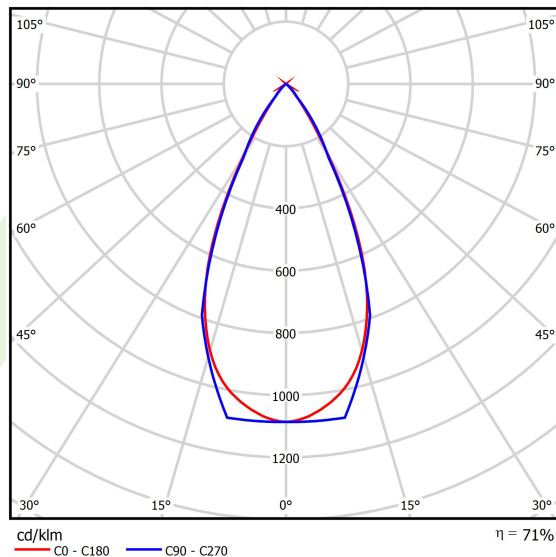

## Light and electrical data

Light source	LED
Luminous flux LED [lm]	2222,1
LED power [W]	16,4
Luminaire luminous flux [lm]	1577,7
Power of luminaire [W]	18
Luminaire's light efficiency [lm/W]	87,7
Color of the light [K]	2700
CRI	>90
SDCM (LED sources)	3
Beam angle [°]	(C0-C180) / (C90-C270) - 50,2° / 49,4°
Photobiological risk class (IEC/EN 62471)	RG0
Protection against electric shock	III
Protection degree	IP20
Voltage	48 V DC
Lifetime of LED sources [h]	36000
Lx/By	L80/B10
Operating temperature range [°C]	5 ÷ 35
Driver	standard on/off (E)

**A graph of light**