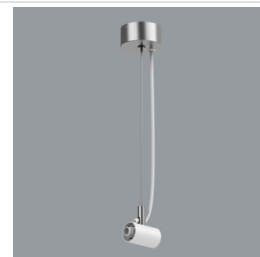

Name S-LINE SLIM ACCESSORIES
CONNECTOR TYPE-L 34/ S-LINE
SLIM ACCESSORIES
CONNECTOR TYPE-L 34 NO DC

Index 19.4393.0009.34

Name S-LINE SLIM ACCESSORIES
CONNECTOR TYPE-T 34

Index 19.4393.0010.34

Name S-LINE SLIM ACCESSORIES
CONNECTOR TYPE-X 34

Index 19.4393.0011.34

Name S-LINE SLIM ACCESSORIES
CONNECTOR TYPE-Y 34

Index 19.4393.0004.34/
19.4393.0005.34

Name S-LINE SLIM ACCESSORIES
CONNECTOR TYPE-I 34/ S-LINE
SLIM ACCESSORIES
CONNECTOR TYPE-I 34 NO DC

Index 19.4393.0003.34

Name S-LINE SLIM ACCESSORIES
CONNECTOR TYPE-I 34 WITH
CABLE

Index 19.4393.0020.34

Name S-LINE SLIM ACCESSORIES
WALL MOUNTED FIXED 34

Index 19.4393.0019.34

Name S-LINE SLIM ACCESSORIES END
CAP 34