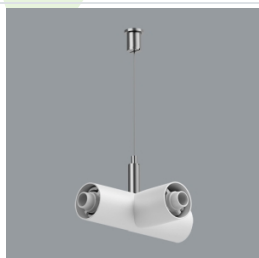

Name S-LINE SLIM ACCESSORIES
CONNECTOR TYPE-L 34/ S-LINE
SLIM ACCESSORIES
CONNECTOR TYPE-L 34 NO DC

Index 19.4393.0009.34

Name S-LINE SLIM ACCESSORIES
CONNECTOR TYPE-T 34

Index 19.4393.0010.34

Name S-LINE SLIM ACCESSORIES
CONNECTOR TYPE-X 34

Index 19.4393.0011.34

Name S-LINE SLIM ACCESSORIES
CONNECTOR TYPE-Y 34

Index 19.4393.0004.34/
19.4393.0005.34

Name S-LINE SLIM ACCESSORIES
CONNECTOR TYPE-I 34/ S-LINE
SLIM ACCESSORIES
CONNECTOR TYPE-I 34 NO DC