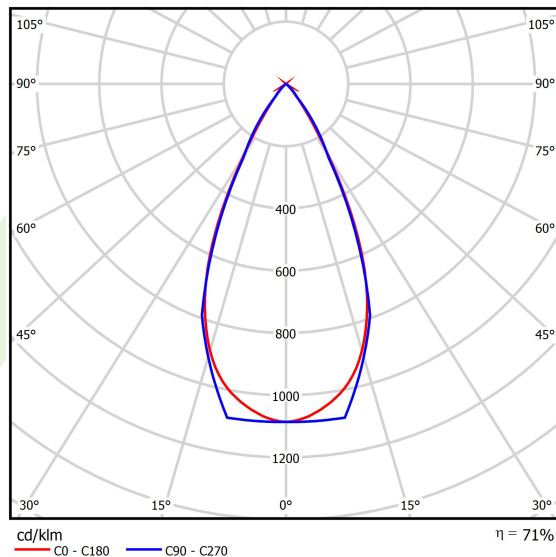

Product information

Category	Surface mounted luminaires
Family	S-LINE SLIM
Name	S-LINE SLIM 2500 LOUVER 45° E-48V DC 34 940 / L-859MM
Index	19.4393.3141.34
EAN	5902107635268

Light and electrical data

Light source	LED
Luminous flux LED [lm]	2539,3
LED power [W]	16,4
Luminaire luminous flux [lm]	1802,9
Power of luminaire [W]	18
Luminaire's light efficiency [lm/W]	100,2
Color of the light [K]	4000
CRI	>90
SDCM (LED sources)	3
Beam angle [°]	(C0-C180) / (C90-C270) - 50,2° / 49,4°
Photobiological risk class (IEC/EN 62471)	RG0
Protection against electric shock	III
Protection degree	IP20
Voltage	48 V DC
Lifetime of LED sources [h]	36000
Lx/By	L80/B10
Operating temperature range [°C]	5 ÷ 35
Driver	standard on/off (E)

Mechanical data

○
33
H

Assembly	surface mounted on slings or mounted on wall
Material	aluminum
Color	RAL 9016 (white)
Diffuser	LOUVER (anti-glare louver)
Impact resistant	IK04
Dimensions [mm]	Ø33 x 859

A graph of light