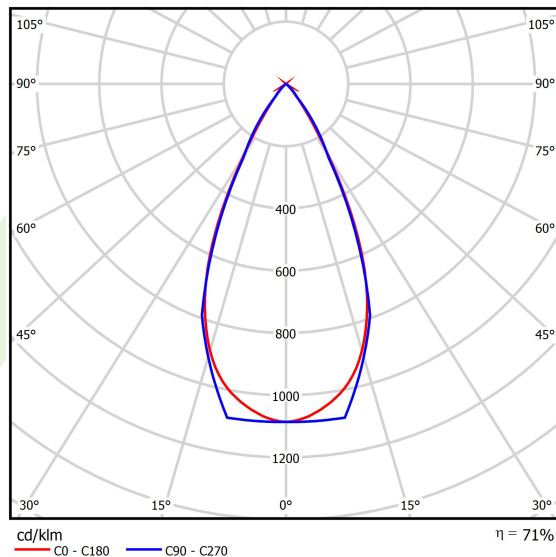

Mechanical data

○
33
H

Assembly	surface mounted on slings or mounted on wall
Material	aluminum
Color	RAL 9005 (black)
Diffuser	LOUVER (anti-glare louver)
Impact resistant	IK04
Dimensions [mm]	Ø33 x 859

A graph of light