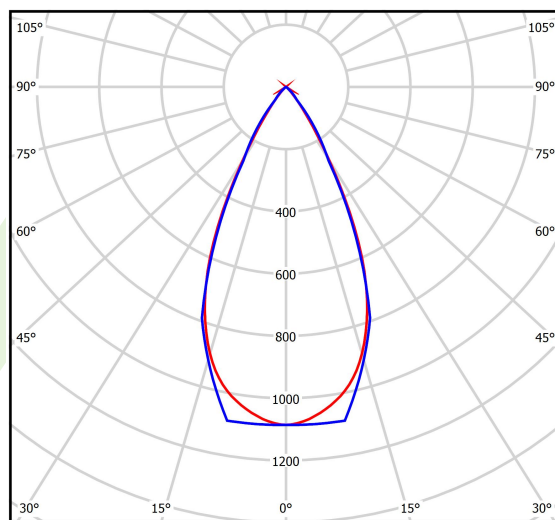

Mechanical data

○
33
H

Assembly	surface mounted on slings or mounted on wall
Material	aluminum
Color	RAL 9005 (black)
Diffuser	LOUVER (anti-glare louver)
Impact resistant	IK04
Dimensions [mm]	Ø33 x 859

A graph of light

cd/klm
— C0 - C180 — C90 - C270

$\eta = 71\%$