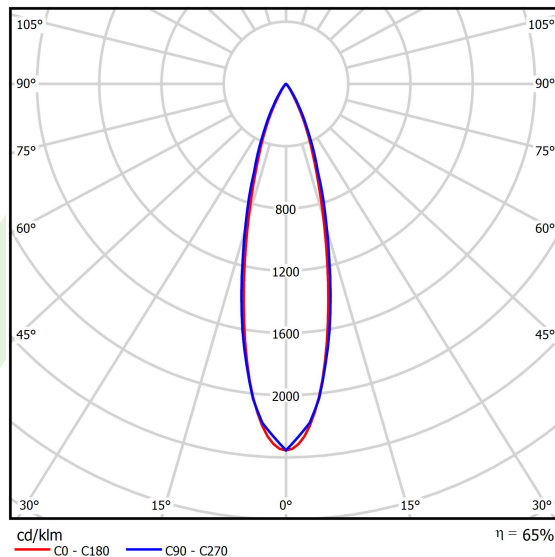

## Light and electrical data

Light source	LED
Luminous flux LED [lm]	3252
LED power [W]	24
Luminaire luminous flux [lm]	2114
Power of luminaire [W]	26
Luminaire's light efficiency [lm/W]	81,3
Color of the light [K]	2700
CRI	>90
SDCM (LED sources)	3
Beam angle [°]	(C0-C180) / (C90-C270) - 26° / 27,4°
Photobiological risk class (IEC/EN 62471)	RG0
Protection against electric shock	III
Protection degree	IP20
Voltage	48 V DC
Lifetime of LED sources [h]	36000
Lx/By	L80/B10
Operating temperature range [°C]	5 ÷ 35
Driver	standard on/off (E)

**A graph of light**