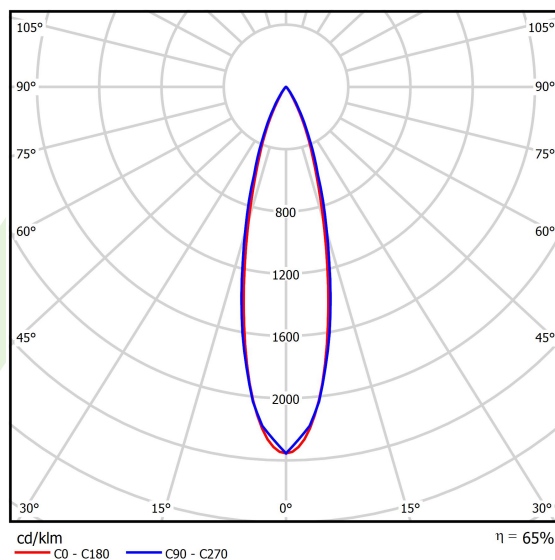

Mechanical data

○
33
H

Assembly	surface mounted on slings or mounted on wall
Material	aluminum
Color	RAL 9005 (black)
Diffuser	LOUVER (anti-glare louver)
Impact resistant	IK04
Dimensions [mm]	Ø33 x 1259

A graph of light