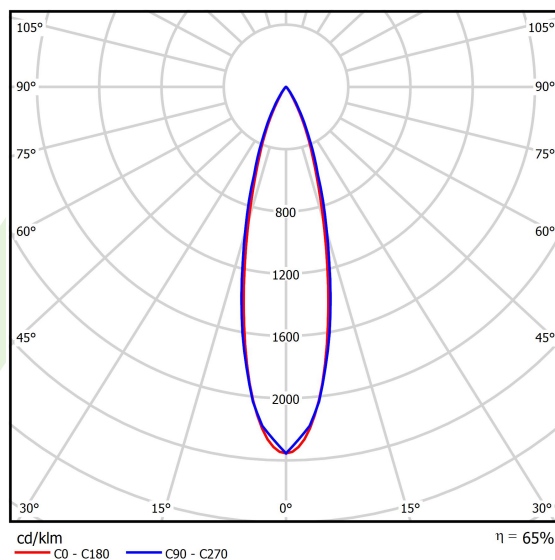

Mechanical data

○
33
H

Assembly	surface mounted on slings or mounted on wall
Material	aluminum
Color	RAL 9016 (white)
Diffuser	LOUVER (anti-glare louver)
Impact resistant	IK04
Dimensions [mm]	Ø33 x 1259

A graph of light