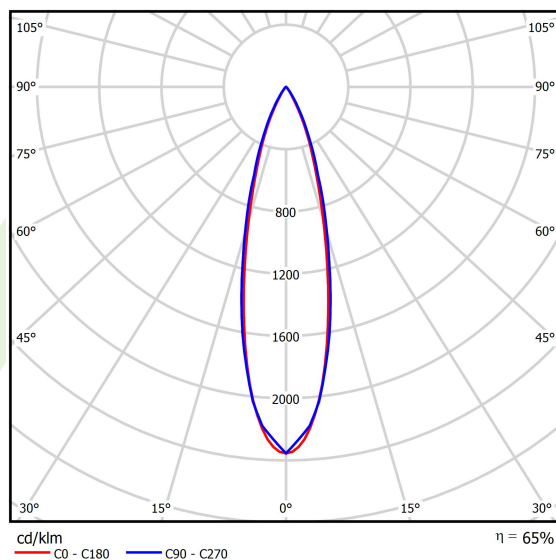

Mechanical data

○
33
H

Assembly	surface mounted on slings or mounted on wall
Material	aluminum
Color	RAL 9016 (white)
Diffuser	LOUVER (anti-glare louver)
Impact resistant	IK04
Dimensions [mm]	Ø33 x 1259

A graph of light