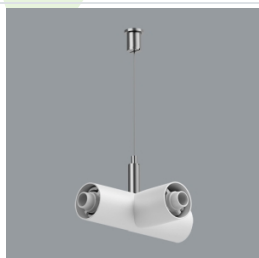

Index 19.4393.0007.34/
19.4393.0008.34

Name S-LINE SLIM ACCESSORIES
CONNECTOR TYPE-L 34/ S-LINE
SLIM ACCESSORIES
CONNECTOR TYPE-L 34 NO DC

Index 19.4393.0009.34

Name S-LINE SLIM ACCESSORIES
CONNECTOR TYPE-T 34

Index 19.4393.0010.34

Name S-LINE SLIM ACCESSORIES
CONNECTOR TYPE-X 34

Index 19.4393.0011.34

Name S-LINE SLIM ACCESSORIES
CONNECTOR TYPE-Y 34

Index 19.4393.0004.34/
19.4393.0005.34

Name S-LINE SLIM ACCESSORIES
CONNECTOR TYPE-I 34/ S-LINE
SLIM ACCESSORIES
CONNECTOR TYPE-I 34 NO DC