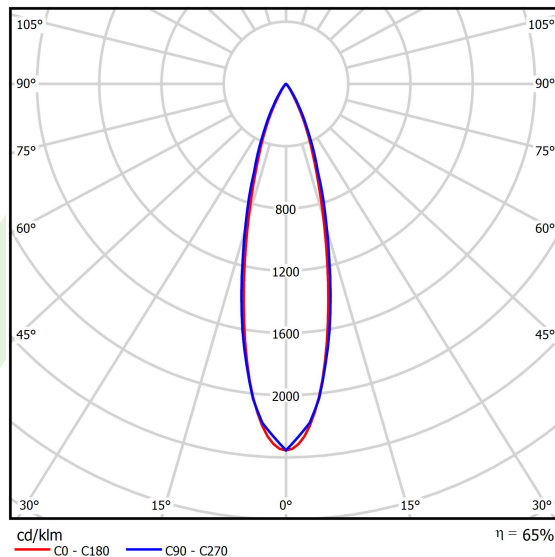

## Light and electrical data

Light source	LED
Luminous flux LED [lm]	3552
LED power [W]	24
Luminaire luminous flux [lm]	2309,5
Power of luminaire [W]	26
Luminaire's light efficiency [lm/W]	88,8
Color of the light [K]	3000
CRI	>90
SDCM (LED sources)	3
Beam angle [°]	(C0-C180) / (C90-C270) - 26° / 27,4°
Photobiological risk class (IEC/EN 62471)	RG0
Protection against electric shock	III
Protection degree	IP20
Voltage	48 V DC
Lifetime of LED sources [h]	36000
Lx/By	L80/B10
Operating temperature range [°C]	5 ÷ 35
Driver	standard on/off (E)

**A graph of light**