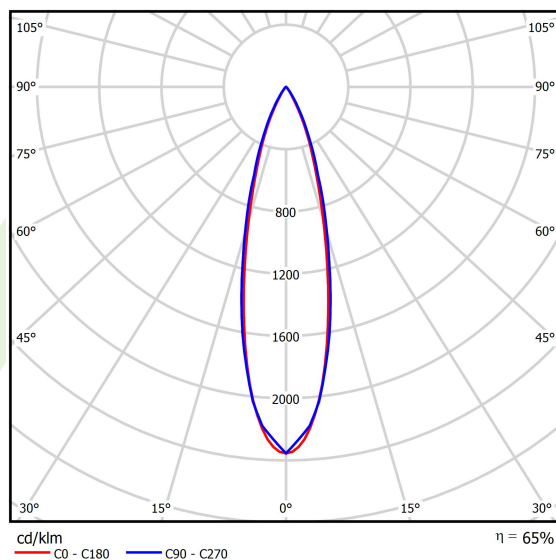

## Light and electrical data

Light source	LED
Luminous flux LED [lm]	2222,1
LED power [W]	16,4
Luminaire luminous flux [lm]	1444,4
Power of luminaire [W]	18
Luminaire's light efficiency [lm/W]	80,2
Color of the light [K]	2700
CRI	>90
SDCM (LED sources)	3
Beam angle [°]	(C0-C180) / (C90-C270) - 26° / 27,4°
Photobiological risk class (IEC/EN 62471)	RG0
Protection against electric shock	III
Protection degree	IP20
Voltage	48 V DC
Lifetime of LED sources [h]	36000
Lx/By	L80/B10
Operating temperature range [°C]	5 ÷ 35
Driver	standard on/off (E)

**A graph of light**