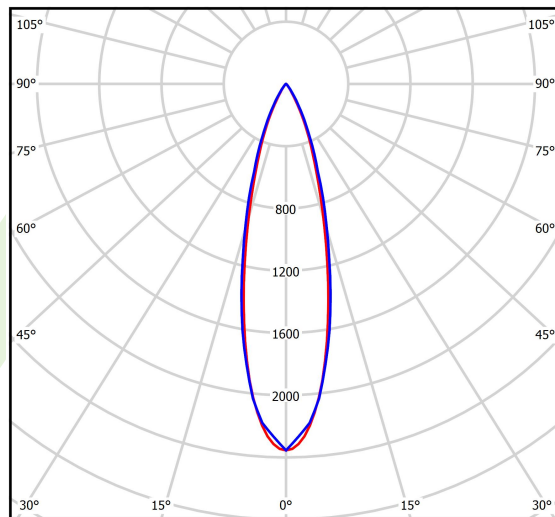

## Light and electrical data

Light source	LED
Luminous flux LED [lm]	2539,3
LED power [W]	16,4
Luminaire luminous flux [lm]	1650,5
Power of luminaire [W]	18
Luminaire's light efficiency [lm/W]	91,7
Color of the light [K]	4000
CRI	>90
SDCM (LED sources)	3
Beam angle [°]	(C0-C180) / (C90-C270) - 26° / 27,4°
Photobiological risk class (IEC/EN 62471)	RG0
Protection against electric shock	III
Protection degree	IP20
Voltage	48 V DC
Lifetime of LED sources [h]	36000
Lx/By	L80/B10
Operating temperature range [°C]	5 ÷ 35
Driver	standard on/off (E)

**A graph of light**

cd/klm  
— C0 - C180 — C90 - C270

η = 65%