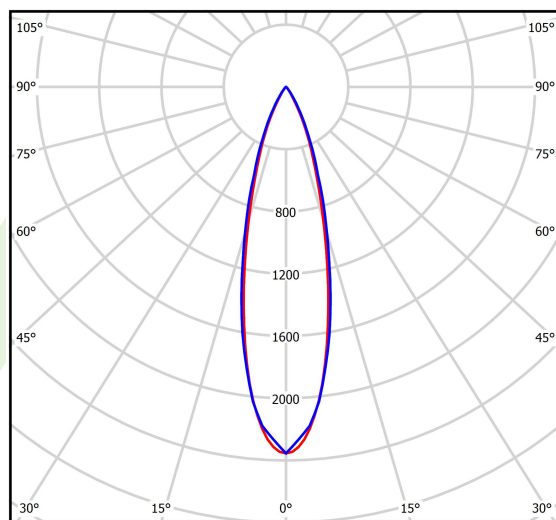

## Light and electrical data

Light source	LED
Luminous flux LED [lm]	2539,3
LED power [W]	16,4
Luminaire luminous flux [lm]	1650,5
Power of luminaire [W]	18
Luminaire's light efficiency [lm/W]	91,7
Color of the light [K]	4000
CRI	>90
SDCM (LED sources)	3
Beam angle [°]	(C0-C180) / (C90-C270) - 26° / 27,4°
Photobiological risk class (IEC/EN 62471)	RG0
Protection against electric shock	III
Protection degree	IP20
Voltage	48 V DC
Lifetime of LED sources [h]	36000
Lx/By	L80/B10
Operating temperature range [°C]	5 ÷ 35
Driver	standard on/off (E)

## A graph of light

cd/km  
— C0 - C180 — C90 - C270

$\eta = 65\%$