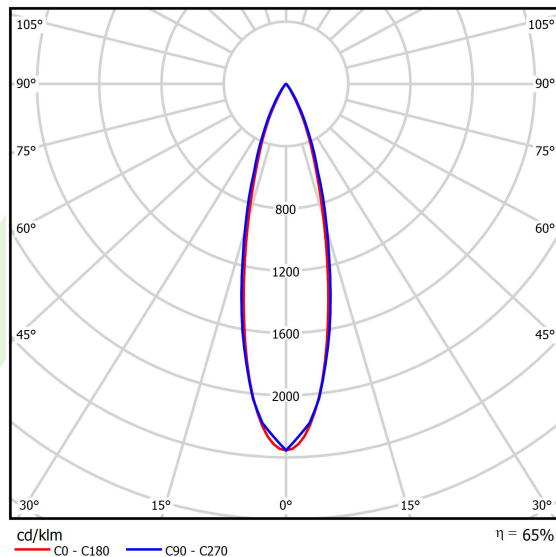

## Light and electrical data

Light source	LED
Luminous flux LED [lm]	2539,3
LED power [W]	16,4
Luminaire luminous flux [lm]	1650,5
Power of luminaire [W]	18
Luminaire's light efficiency [lm/W]	91,7
Color of the light [K]	4000
CRI	>90
SDCM (LED sources)	3
Beam angle [°]	(C0-C180) / (C90-C270) - 26° / 27,4°
Photobiological risk class (IEC/EN 62471)	RG0
Protection against electric shock	III
Protection degree	IP20
Voltage	48 V DC
Lifetime of LED sources [h]	36000
Lx/By	L80/B10
Operating temperature range [°C]	5 ÷ 35
Driver	standard on/off (E)

**A graph of light**