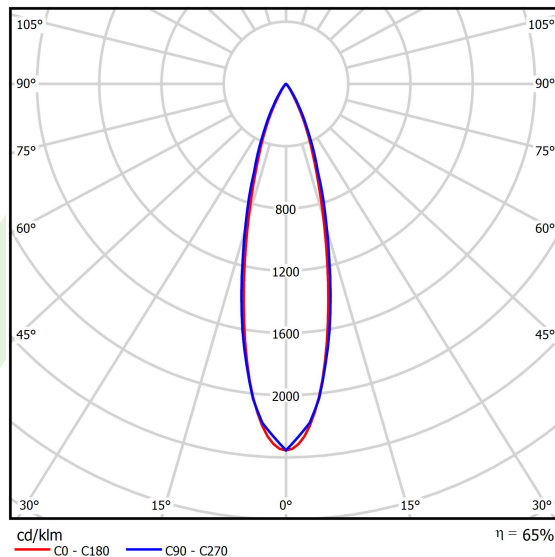

## Light and electrical data

Light source	LED
Luminous flux LED [lm]	2432,8
LED power [W]	16,4
Luminaire luminous flux [lm]	1581,3
Power of luminaire [W]	18
Luminaire's light efficiency [lm/W]	87,9
Color of the light [K]	3000
CRI	>90
SDCM (LED sources)	3
Beam angle [°]	(C0-C180) / (C90-C270) - 26° / 27,4°
Photobiological risk class (IEC/EN 62471)	RG0
Protection against electric shock	III
Protection degree	IP20
Voltage	48 V DC
Lifetime of LED sources [h]	36000
Lx/By	L80/B10
Operating temperature range [°C]	5 ÷ 35
Driver	standard on/off (E)

**A graph of light**