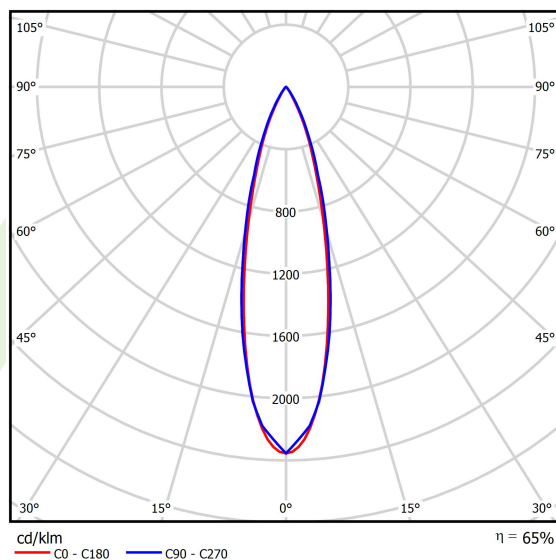

Mechanical data

○
33
H

Assembly	surface mounted on slings or mounted on wall
Material	aluminum
Color	RAL 9005 (black)
Diffuser	LOUVER (anti-glare louver)
Impact resistant	IK04
Dimensions [mm]	Ø33 x 859

A graph of light