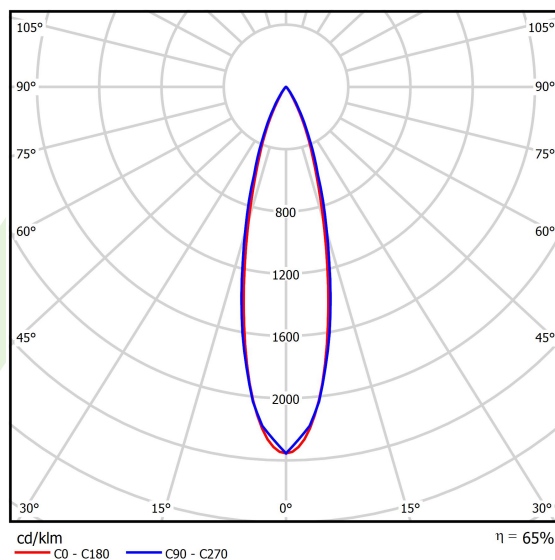

## Light and electrical data

Light source	LED
Luminous flux LED [lm]	2432,8
LED power [W]	16,4
Luminaire luminous flux [lm]	1581,3
Power of luminaire [W]	18
Luminaire's light efficiency [lm/W]	87,9
Color of the light [K]	3000
CRI	>90
SDCM (LED sources)	3
Beam angle [°]	(C0-C180) / (C90-C270) - 26° / 27,4°
Photobiological risk class (IEC/EN 62471)	RG0
Protection against electric shock	III
Protection degree	IP20
Voltage	48 V DC
Lifetime of LED sources [h]	36000
Lx/By	L80/B10
Operating temperature range [°C]	5 ÷ 35
Driver	standard on/off (E)

**A graph of light**