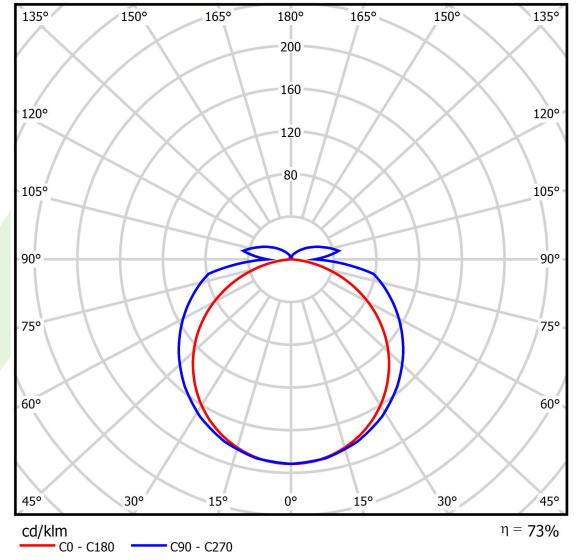

Mechanical data

○
33
H

Assembly	surface mounted on slings or mounted on wall
Material	aluminum
Color	RAL 9016 (white)
Diffuser	PLX (PMMA opal)
Impact resistant	IK04
Dimensions [mm]	Ø33 x 1259

A graph of light