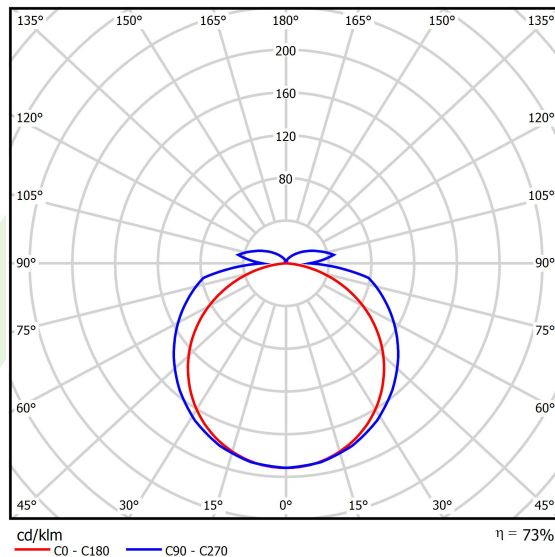

Product information

Category	Surface mounted luminaires
Family	S-LINE SLIM
Name	S-LINE SLIM 3500 FLOOD E-48V DC 34 927 / L-1259MM
Index	19.4393.1271.34
EAN	5902107635602

Light and electrical data

Light source	LED
Luminous flux LED [lm]	3380,3
LED power [W]	24,2
Luminaire luminous flux [lm]	2467,6
Power of luminaire [W]	26
Luminaire's light efficiency [lm/W]	94,9
Color of the light [K]	2700
CRI	>90
SDCM (LED sources)	3
Beam angle [°]	(C0-C180) / (C90-C270) - 113,6° / 141,8°
Photobiological risk class (IEC/EN 62471)	RG0
Protection against electric shock	III
Protection degree	IP20
Voltage	48 V DC
Lifetime of LED sources [h]	36000
Lx/By	L80/B10
Operating temperature range [°C]	5 ÷ 35
Driver	standard on/off (E)

Mechanical data

○
33
H

Assembly	surface mounted on slings or mounted on wall
Material	aluminum
Color	RAL 9016 (white)
Diffuser	PLX (PMMA opal)
Impact resistant	IK04
Dimensions [mm]	Ø33 x 1259

A graph of light