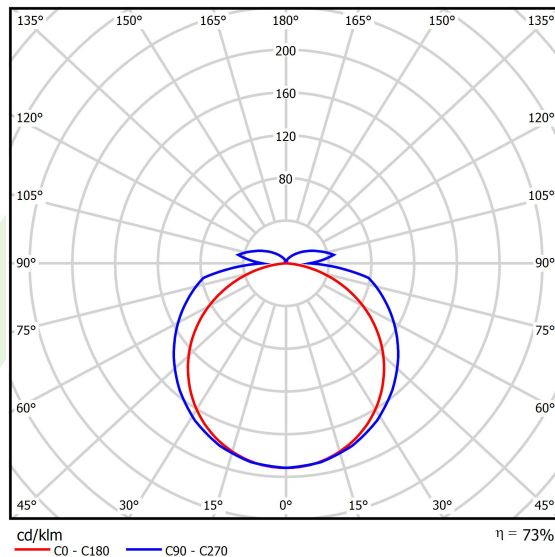

Product information

Category	Surface mounted luminaires
Family	S-LINE SLIM
Name	S-LINE SLIM 3500 FLOOD E-48V DC 04 927 / L-1259MM
Index	19.4393.1271.04
EAN	5902107635244

Light and electrical data

Light source	LED
Luminous flux LED [lm]	3380,3
LED power [W]	24,2
Luminaire luminous flux [lm]	2467,6
Power of luminaire [W]	26
Luminaire's light efficiency [lm/W]	94,9
Color of the light [K]	2700
CRI	>90
SDCM (LED sources)	3
Beam angle [°]	(C0-C180) / (C90-C270) - 113,6° / 141,8°
Photobiological risk class (IEC/EN 62471)	RG0
Protection against electric shock	III
Protection degree	IP20
Voltage	48 V DC
Lifetime of LED sources [h]	36000
Lx/By	L80/B10
Operating temperature range [°C]	5 ÷ 35
Driver	standard on/off (E)

Mechanical data

○
33
H

Assembly	surface mounted on slings or mounted on wall
Material	aluminum
Color	RAL 9005 (black)
Diffuser	PLX (PMMA opal)
Impact resistant	IK04
Dimensions [mm]	Ø33 x 1259

A graph of light