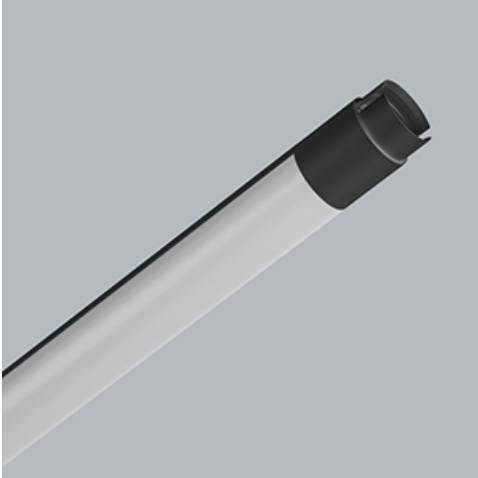

Product: S-LINE SLIM 3500 FLOOD E-48V DC 04 927 / L-1259MM

Index: 19.4393.1271.04

Description

S-LINE SLIM is an innovative lighting solution designed with an ultra-sleek aluminum profile (Ø30mm), making it as versatile as it is stylish. This system not only supports standalone lighting fixtures but also enables the creation of intricate, large-scale systems with different shapes by combining different types of lights and numerous accessories, allowing for endless configurations. With S-LINE SLIM, designers have complete flexibility to bring creative visions to life, with a very quick installation, using a tool-free, reliable "jack" system for quick assembly. Each lighting module rotates a full 360 degrees on its axis, offering the option for both direct illumination and indirect lighting, by reflecting light. The S-LINE SLIM SYSTEM includes three distinct types of light modules to suit any design need: opal diffuser for soft, even lighting, UGR<19 Louver with 30° or 45° optics for glare control and adjustable spotlights for accent lighting with beam angles of 15°, 24°, and 36°. Luminaire is available in two lengths (859mm - 18W and 1259mm - 24W) and three colour temperatures (2700K, 3000K, and 4000K) with a CRI>90, S-LINE SLIM delivers exceptional colour accuracy and lighting quality. The system's accessories open up countless installation possibilities: suspended or surface-mounted, in L, T, or X shapes, adapting effortlessly to various architectural needs, also thanks to the 180° adjustable corner connector allowing the creation of creative and irregular shapes.