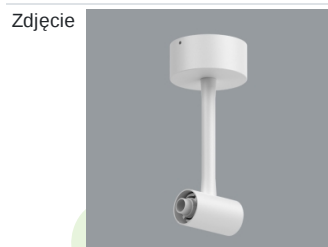

## Akcesoria

Indeks 19.4393.0012.34/  
19.4393.0013.34

Nazwa S-LINE SLIM ACCESSORIES  
WALL MOUNTED CONNECTOR  
TYPE-I 34 NO DC/ S-LINE SLIM  
ACCESSORIES WALL  
MOUNTED CONNECTOR TYPE-I  
34

Indeks 19.4393.0014.34

Nazwa S-LINE SLIM ACCESSORIES  
WALL MOUNTED CONNECTOR  
TYPE-I 34 WITH CABLE

Indeks 19.4393.0015.34/  
19.4393.0016.34

Nazwa S-LINE SLIM ACCESSORIES  
WALL MOUNTED CONNECTOR  
TYPE-L 34/ S-LINE SLIM  
ACCESSORIES WALL  
MOUNTED CONNECTOR TYPE-  
L 34 WITH CABLE