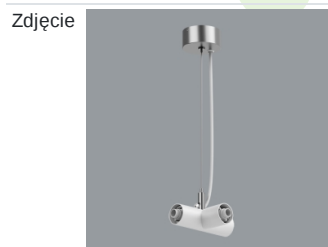

Nazwa S-LINE SLIM ACCESSORIES  
WALL MOUNTED CONNECTOR  
TYPE-I 34 WITH CABLE

Indeks 19.4393.0015.34/  
19.4393.0016.34

Nazwa S-LINE SLIM ACCESSORIES  
WALL MOUNTED CONNECTOR  
TYPE-L 34/ S-LINE SLIM  
ACCESSORIES WALL  
MOUNTED CONNECTOR TYPE-  
L 34 WITH CABLE

Indeks 19.4393.0017.34

Nazwa S-LINE SLIM ACCESSORIES  
WALL MOUNTED CONNECTOR  
TYPE-T 34

Indeks 19.4393.0018.34

Nazwa S-LINE SLIM ACCESSORIES  
WALL MOUNTED CONNECTOR  
TYPE-X 34

Indeks 19.4393.0006.34

Nazwa S-LINE SLIM ACCESSORIES  
CONNECTOR TYPE-L 34 WITH  
CABLE

Indeks 19.4393.0007.34/  
19.4393.0008.34

Nazwa S-LINE SLIM ACCESSORIES  
CONNECTOR TYPE-L 34/ S-  
LINE SLIM ACCESSORIES  
CONNECTOR TYPE-L 34 NO DC

Indeks 19.4393.0009.34

Nazwa S-LINE SLIM ACCESSORIES  
CONNECTOR TYPE-T 34