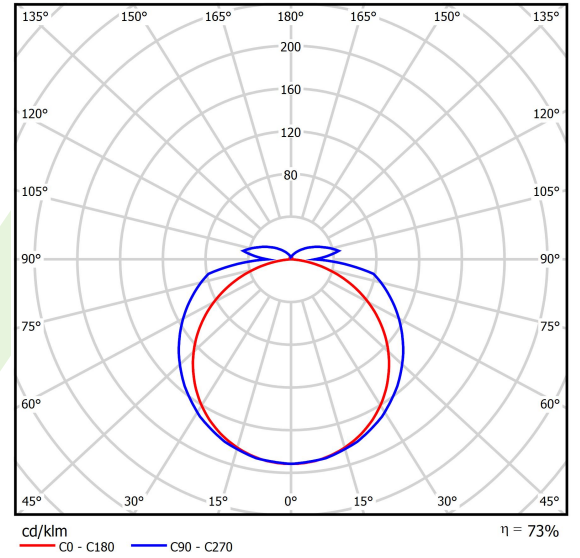

Mechanical data

○
33
H

Assembly	surface mounted on slings or mounted on wall
Material	aluminum
Color	RAL 9016 (white)
Diffuser	PLX (PMMA opal)
Impact resistant	IK04
Dimensions [mm]	Ø33 x 1259

A graph of light