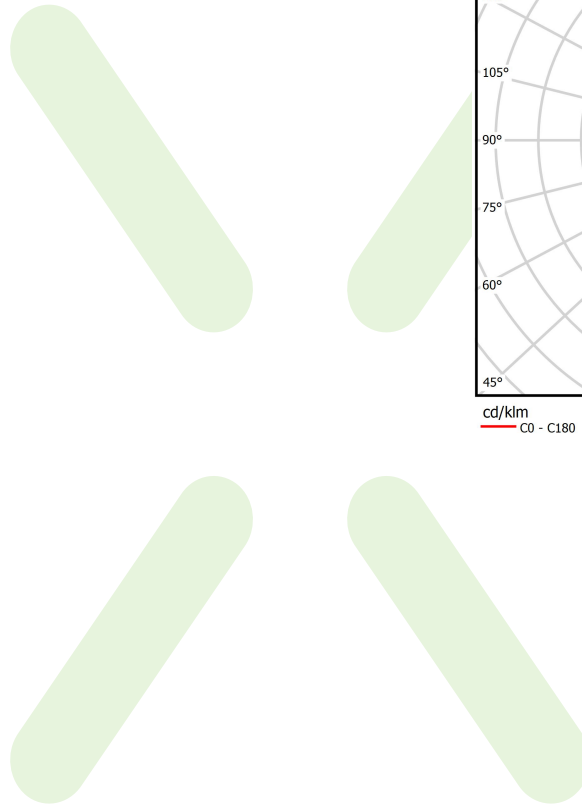

Mechanical data

○
33
H

Assembly	surface mounted on slings or mounted on wall
Material	aluminum
Color	RAL 9016 (white)
Diffuser	PLX (PMMA opal)
Impact resistant	IK04
Dimensions [mm]	Ø33 x 1259

A graph of light