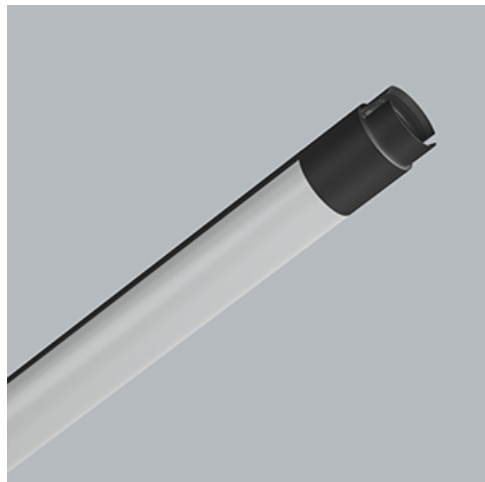

Product: S-LINE SLIM 3500 FLOOD E-48V DC 04 940 / L-1259MM

Index: 19.4393.1241.04

Description

S-LINE SLIM is an innovative lighting solution designed with an ultra-sleek aluminum profile (Ø30mm), making it as versatile as it is stylish. This system not only supports standalone lighting fixtures but also enables the creation of intricate, large-scale systems with different shapes by combining different types of lights and numerous accessories, allowing for endless configurations. With S-LINE SLIM, designers have complete flexibility to bring creative visions to life, with a very quick installation, using a tool-free, reliable "jack" system for quick assembly. Each lighting module rotates a full 360 degrees on its axis, offering the option for both direct illumination and indirect lighting, by reflecting light. The S-LINE SLIM SYSTEM includes three distinct types of light modules to suit any design need: opal diffuser for soft, even lighting, UGR<19 Louver with 30° or 45° optics for glare control and adjustable spotlights for accent lighting with beam angles of 15°, 24°, and 36°. Luminaire is available in two lengths (859mm - 18W and 1259mm - 24W) and three colour temperatures (2700K, 3000K, and 4000K) with a CRI>90, S-LINE SLIM delivers exceptional colour accuracy and lighting quality. The system's accessories open up countless installation possibilities: suspended or surface-mounted, in L, T, or X shapes, adapting effortlessly to various architectural needs, also thanks to the 180° adjustable corner connector allowing the creation of creative and irregular shapes.