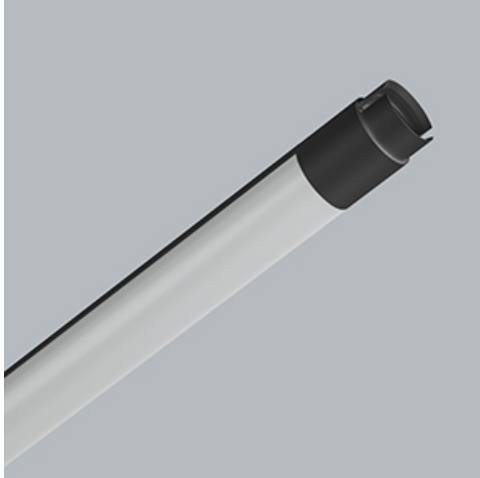

Product: S-LINE SLIM 3500 FLOOD E-48V DC 04 940 / L-1259MM

Index: 19.4393.1241.04

Description

S-LINE SLIM is an innovative lighting solution designed with an ultra-sleek aluminum profile (Ø30mm), making it as versatile as it is stylish. This system not only supports standalone lighting fixtures but also enables the creation of intricate, large-scale systems with different shapes by combining different types of lights and numerous accessories, allowing for endless configurations. With S-LINE SLIM, designers have complete flexibility to bring creative visions to life, with a very quick installation, using a tool-free, reliable "jack" system for quick assembly. Each lighting module rotates a full 360 degrees on its axis, offering the option for both direct illumination and indirect lighting, by reflecting light. The S-LINE SLIM SYSTEM includes three distinct types of light modules to suit any design need: opal diffuser for soft, even lighting, UGR<19 Louver with 30° or 45° optics for glare control and adjustable spotlights for accent lighting with beam angles of 15°, 24°, and 36°. Luminaire is available in two lengths (859mm - 18W and 1259mm - 24W) and three colour temperatures (2700K, 3000K, and 4000K) with a CRI>90, S-LINE SLIM delivers exceptional colour accuracy and lighting quality. The system's accessories open up countless installation possibilities: suspended or surface-mounted, in L, T, or X shapes, adapting effortlessly to various architectural needs, also thanks to the 180° adjustable corner connector allowing the creation of creative and irregular shapes.