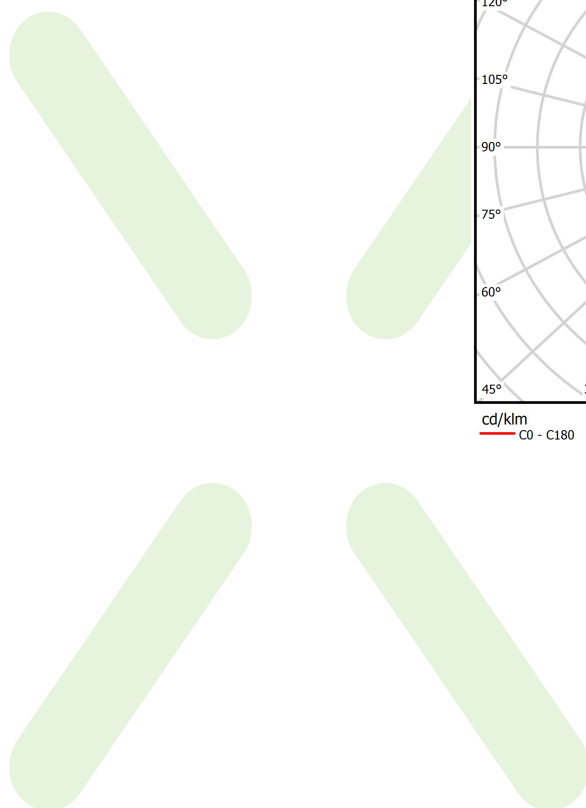

Mechanical data

○
33
H

Assembly	surface mounted on slings or mounted on wall
Material	aluminum
Color	RAL 9005 (black)
Diffuser	PLX (PMMA opal)
Impact resistant	IK04
Dimensions [mm]	Ø33 x 1259

A graph of light