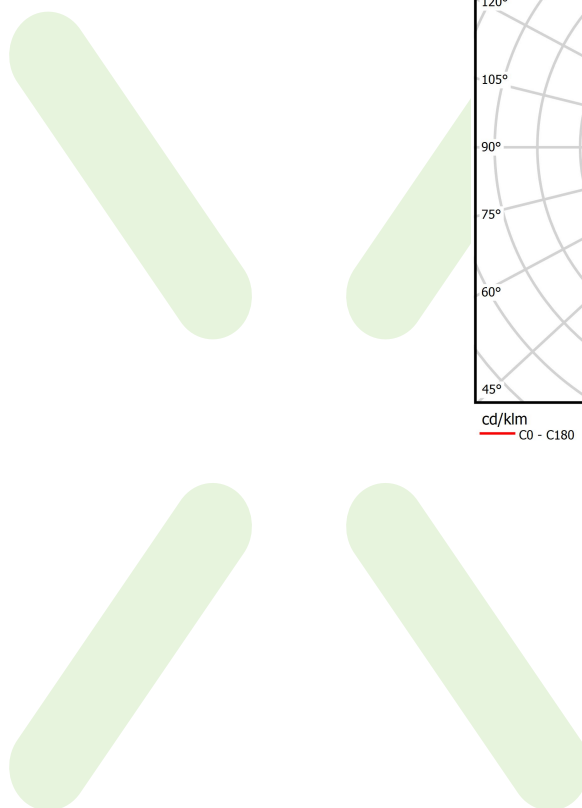

Mechanical data

○
33
H

Assembly	surface mounted on slings or mounted on wall
Material	aluminum
Color	RAL 9005 (black)
Diffuser	PLX (PMMA opal)
Impact resistant	IK04
Dimensions [mm]	Ø33 x 1259

A graph of light