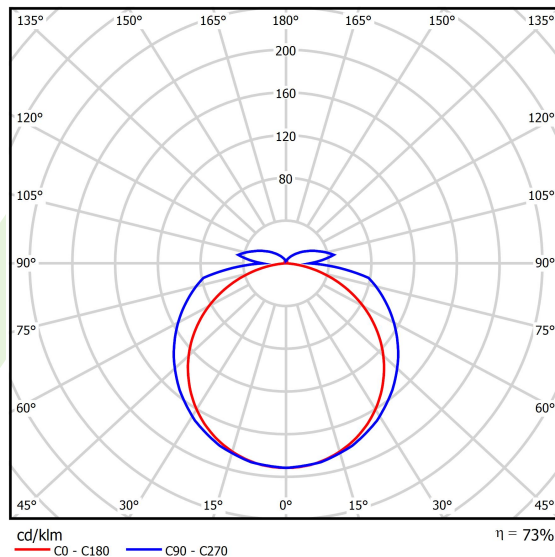

Product information

Category	Surface mounted luminaires
Family	S-LINE SLIM
Name	S-LINE SLIM 3500 FLOOD E-48V DC 04 940 / L-1259MM
Index	19.4393.1241.04
EAN	5902107635008

Light and electrical data

Light source	LED
Luminous flux LED [lm]	3650,4
LED power [W]	24,2
Luminaire luminous flux [lm]	2664,8
Power of luminaire [W]	26
Luminaire's light efficiency [lm/W]	102,5
Color of the light [K]	4000
CRI	>90
SDCM (LED sources)	3
Beam angle [°]	(C0-C180) / (C90-C270) - 113,6° / 141,8°
Photobiological risk class (IEC/EN 62471)	RG0
Protection against electric shock	III
Protection degree	IP20
Voltage	48 V DC
Lifetime of LED sources [h]	36000
Lx/By	L80/B10
Operating temperature range [°C]	5 ÷ 35
Driver	standard on/off (E)

Mechanical data

○
33
H

Assembly	surface mounted on slings or mounted on wall
Material	aluminum
Color	RAL 9005 (black)
Diffuser	PLX (PMMA opal)
Impact resistant	IK04
Dimensions [mm]	Ø33 x 1259

A graph of light