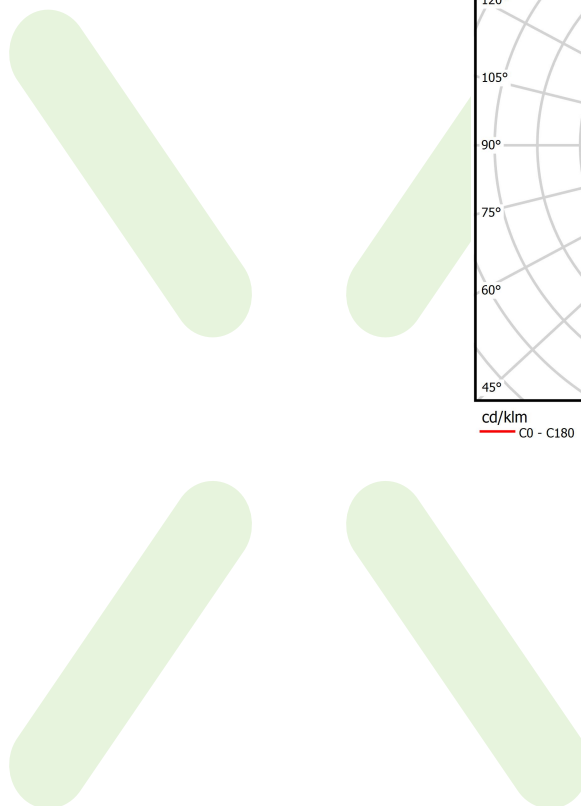

Product information

Category	Surface mounted luminaires
Family	S-LINE SLIM
Name	S-LINE SLIM 3500 FLOOD E-48V DC 34 930 / L-1259MM
Index	19.4393.1231.34
EAN	5902107635480

Light and electrical data

Light source	LED
Luminous flux LED [lm]	3442,7
LED power [W]	24,2
Luminaire luminous flux [lm]	2513,1
Power of luminaire [W]	26
Luminaire's light efficiency [lm/W]	96,7
Color of the light [K]	3000
CRI	>90
SDCM (LED sources)	3
Beam angle [°]	(C0-C180) / (C90-C270) - 113,6° / 141,8°
Photobiological risk class (IEC/EN 62471)	RG0
Protection against electric shock	III
Protection degree	IP20
Voltage	48 V DC
Lifetime of LED sources [h]	36000
Lx/By	L80/B10
Operating temperature range [°C]	5 ÷ 35
Driver	standard on/off (E)

Mechanical data

○
33
H

Assembly	surface mounted on slings or mounted on wall
Material	aluminum
Color	RAL 9016 (white)
Diffuser	PLX (PMMA opal)
Impact resistant	IK04
Dimensions [mm]	Ø33 x 1259

A graph of light