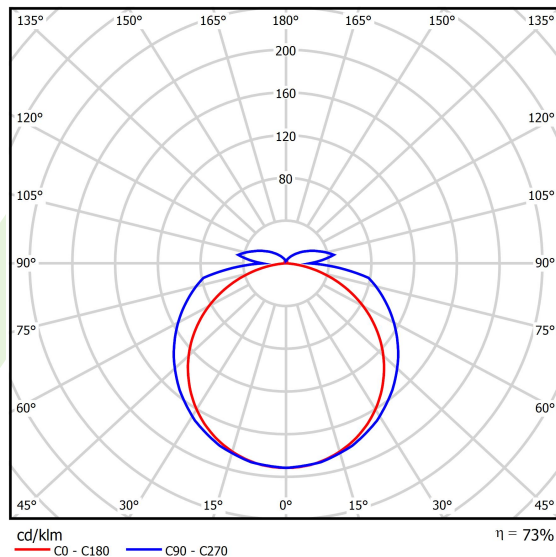

Product information

Category	Surface mounted luminaires
Family	S-LINE SLIM
Name	S-LINE SLIM 3500 FLOOD E-48V DC 34 930 / L-1259MM
Index	19.4393.1231.34
EAN	5902107635480

Light and electrical data

Light source	LED
Luminous flux LED [lm]	3442,7
LED power [W]	24,2
Luminaire luminous flux [lm]	2513,1
Power of luminaire [W]	26
Luminaire's light efficiency [lm/W]	96,7
Color of the light [K]	3000
CRI	>90
SDCM (LED sources)	3
Beam angle [°]	(C0-C180) / (C90-C270) - 113,6° / 141,8°
Photobiological risk class (IEC/EN 62471)	RG0
Protection against electric shock	III
Protection degree	IP20
Voltage	48 V DC
Lifetime of LED sources [h]	36000
Lx/By	L80/B10
Operating temperature range [°C]	5 ÷ 35
Driver	standard on/off (E)

Mechanical data

○
33
H

Assembly	surface mounted on slings or mounted on wall
Material	aluminum
Color	RAL 9016 (white)
Diffuser	PLX (PMMA opal)
Impact resistant	IK04
Dimensions [mm]	Ø33 x 1259

A graph of light