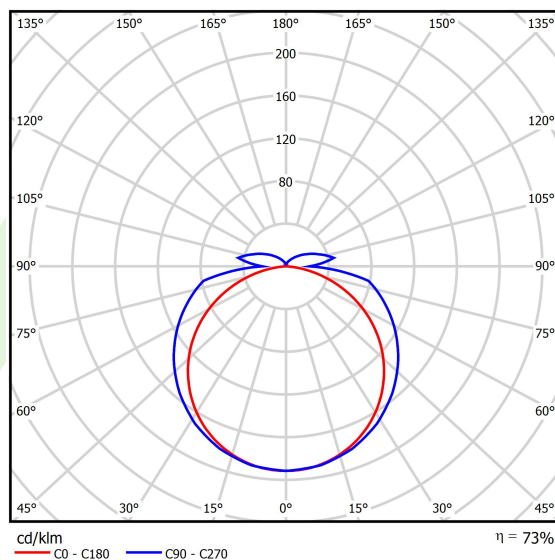

Mechanical data

○
33
H

Assembly	surface mounted on slings or mounted on wall
Material	aluminum
Color	RAL 9016 (white)
Diffuser	PLX (PMMA opal)
Impact resistant	IK04
Dimensions [mm]	Ø33 x 1259

A graph of light