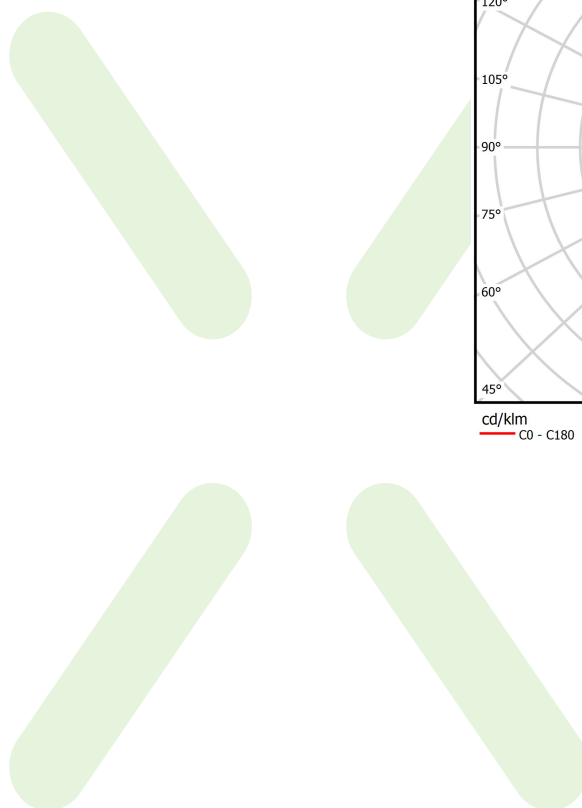

Mechanical data

○
33
H

Assembly	surface mounted on slings or mounted on wall
Material	aluminum
Color	RAL 9016 (white)
Diffuser	PLX (PMMA opal)
Impact resistant	IK04
Dimensions [mm]	Ø33 x 1259

A graph of light