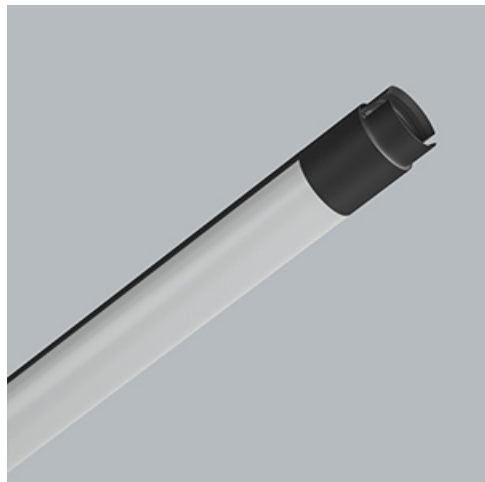

Product: S-LINE SLIM 3500 FLOOD E-48V DC 04 930 / L-1259MM

Index: 19.4393.1231.04

Description

S-LINE SLIM is an innovative lighting solution designed with an ultra-sleek aluminum profile (Ø30mm), making it as versatile as it is stylish. This system not only supports standalone lighting fixtures but also enables the creation of intricate, large-scale systems with different shapes by combining different types of lights and numerous accessories, allowing for endless configurations. With S-LINE SLIM, designers have complete flexibility to bring creative visions to life, with a very quick installation, using a tool-free, reliable "jack" system for quick assembly. Each lighting module rotates a full 360 degrees on its axis, offering the option for both direct illumination and indirect lighting, by reflecting light. The S-LINE SLIM SYSTEM includes three distinct types of light modules to suit any design need: opal diffuser for soft, even lighting, UGR<19 Louver with 30° or 45° optics for glare control and adjustable spotlights for accent lighting with beam angles of 15°, 24°, and 36°. Luminaire is available in two lengths (859mm - 18W and 1259mm - 24W) and three colour temperatures (2700K, 3000K, and 4000K) with a CRI>90, S-LINE SLIM delivers exceptional colour accuracy and lighting quality. The system's accessories open up countless installation possibilities: suspended or surface-mounted, in L, T, or X shapes, adapting effortlessly to various architectural needs, also thanks to the 180° adjustable corner connector allowing the creation of creative and irregular shapes.