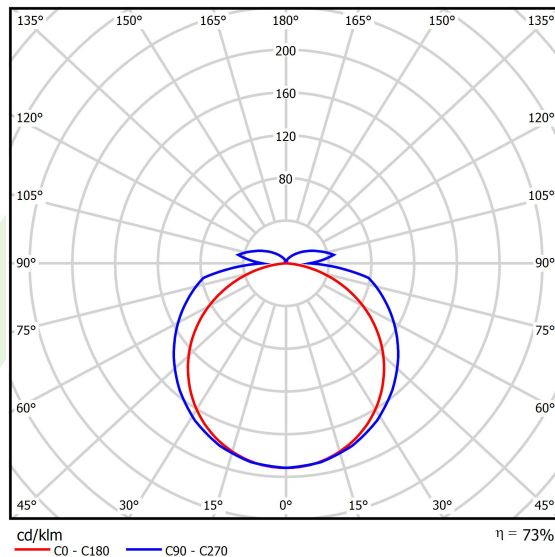

Product information

Category	Surface mounted luminaires
Family	S-LINE SLIM
Name	S-LINE SLIM 3500 FLOOD E-48V DC 04 930 / L-1259MM
Index	19.4393.1231.04
EAN	5902107635121

Light and electrical data

Light source	LED
Luminous flux LED [lm]	3442,7
LED power [W]	24,2
Luminaire luminous flux [lm]	2513,1
Power of luminaire [W]	26
Luminaire's light efficiency [lm/W]	96,7
Color of the light [K]	3000
CRI	>90
SDCM (LED sources)	3
Beam angle [°]	(C0-C180) / (C90-C270) - 113,6° / 141,8°
Photobiological risk class (IEC/EN 62471)	RG0
Protection against electric shock	III
Protection degree	IP20
Voltage	48 V DC
Lifetime of LED sources [h]	36000
Lx/By	L80/B10
Operating temperature range [°C]	5 ÷ 35
Driver	standard on/off (E)

Mechanical data

○
33
H

Assembly	surface mounted on slings or mounted on wall
Material	aluminum
Color	RAL 9005 (black)
Diffuser	PLX (PMMA opal)
Impact resistant	IK04
Dimensions [mm]	Ø33 x 1259

A graph of light