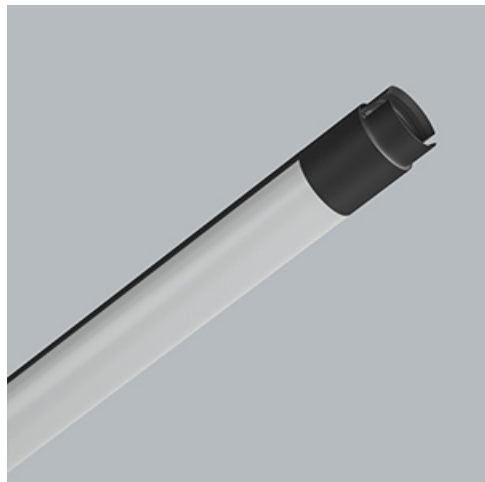

Product: S-LINE SLIM 3500 FLOOD E-48V DC 04 930 / L-1259MM**Index:** 19.4393.1231.04

Description

S-LINE SLIM is an innovative lighting solution designed with an ultra-sleek aluminum profile (Ø30mm), making it as versatile as it is stylish. This system not only supports standalone lighting fixtures but also enables the creation of intricate, large-scale systems with different shapes by combining different types of lights and numerous accessories, allowing for endless configurations. With S-LINE SLIM, designers have complete flexibility to bring creative visions to life, with a very quick installation, using a tool-free, reliable "jack" system for quick assembly. Each lighting module rotates a full 360 degrees on its axis, offering the option for both direct illumination and indirect lighting, by reflecting light. The S-LINE SLIM SYSTEM includes three distinct types of light modules to suit any design need: opal diffuser for soft, even lighting, UGR<19 Louver with 30° or 45° optics for glare control and adjustable spotlights for accent lighting with beam angles of 15°, 24°, and 36°. Luminaire is available in two lengths (859mm - 18W and 1259mm - 24W) and three colour temperatures (2700K, 3000K, and 4000K) with a CRI>90, S-LINE SLIM delivers exceptional colour accuracy and lighting quality. The system's accessories open up countless installation possibilities: suspended or surface-mounted, in L, T, or X shapes, adapting effortlessly to various architectural needs, also thanks to the 180° adjustable corner connector allowing the creation of creative and irregular shapes.