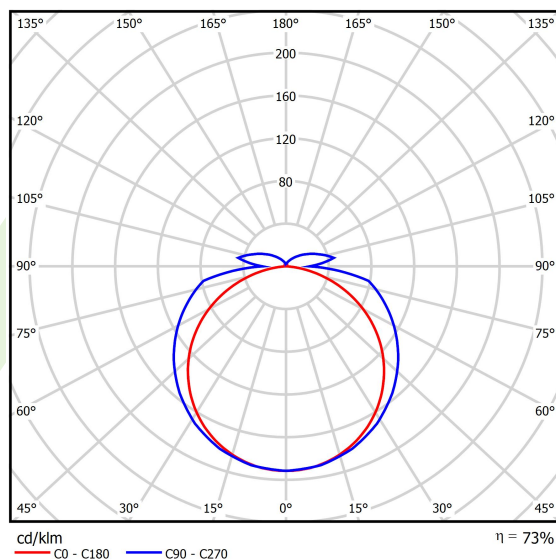

Mechanical data

○
33
H

Assembly	surface mounted on slings or mounted on wall
Material	aluminum
Color	RAL 9005 (black)
Diffuser	PLX (PMMA opal)
Impact resistant	IK04
Dimensions [mm]	Ø33 x 1259

A graph of light