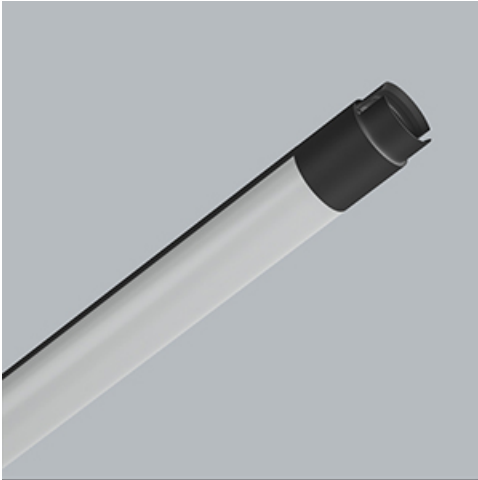

Product: S-LINE SLIM 2500 FLOOD E-48V DC 04 927 / L-859MM

Index: 19.4393.1171.04

Description

S-LINE SLIM is an innovative lighting solution designed with an ultra-sleek aluminum profile (Ø30mm), making it as versatile as it is stylish. This system not only supports standalone lighting fixtures but also enables the creation of intricate, large-scale systems with different shapes by combining different types of lights and numerous accessories, allowing for endless configurations. With S-LINE SLIM, designers have complete flexibility to bring creative visions to life, with a very quick installation, using a tool-free, reliable "jack" system for quick assembly. Each lighting module rotates a full 360 degrees on its axis, offering the option for both direct illumination and indirect lighting, by reflecting light. The S-LINE SLIM SYSTEM includes three distinct types of light modules to suit any design need: opal diffuser for soft, even lighting, UGR<19 Louver with 30° or 45° optics for glare control and adjustable spotlights for accent lighting with beam angles of 15°, 24°, and 36°. Luminaire is available in two lengths (859mm - 18W and 1259mm - 24W) and three colour temperatures (2700K, 3000K, and 4000K) with a CRI>90, S-LINE SLIM delivers exceptional colour accuracy and lighting quality. The system's accessories open up countless installation possibilities: suspended or surface-mounted, in L, T, or X shapes, adapting effortlessly to various architectural needs, also thanks to the 180° adjustable corner connector allowing the creation of creative and irregular shapes.

Product information

| | |
|----------|--|
| Category | Surface mounted luminaires |
| Family | S-LINE SLIM |
| Name | S-LINE SLIM 2500 FLOOD E-48V DC 04 927 / L-859MM |
| Index | 19.4393.1171.04 |
| EAN | 5902107635237 |