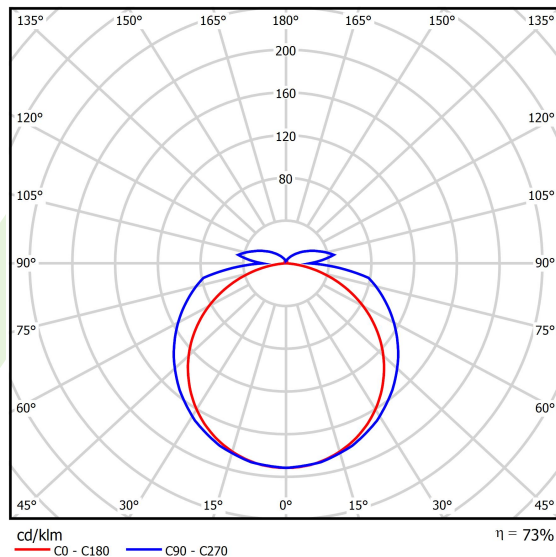

Product information

Category	Surface mounted luminaires
Family	S-LINE SLIM
Name	S-LINE SLIM 2500 FLOOD E-48V DC 04 927 / L-859MM
Index	19.4393.1171.04
EAN	5902107635237

Light and electrical data

Light source	LED
Luminous flux LED [lm]	2259,9
LED power [W]	16,8
Luminaire luminous flux [lm]	1649,7
Power of luminaire [W]	18
Luminaire's light efficiency [lm/W]	91,7
Color of the light [K]	2700
CRI	>90
SDCM (LED sources)	3
Beam angle [°]	(C0-C180) / (C90-C270) - 113,6° / 141,8°
Photobiological risk class (IEC/EN 62471)	RG0
Protection against electric shock	III
Protection degree	IP20
Voltage	48 V DC
Lifetime of LED sources [h]	36000
Lx/By	L80/B10
Operating temperature range [°C]	5 ÷ 35
Driver	standard on/off (E)

Mechanical data

○
33
H

Assembly	surface mounted on slings or mounted on wall
Material	aluminum
Color	RAL 9005 (black)
Diffuser	PLX (PMMA opal)
Impact resistant	IK04
Dimensions [mm]	Ø33 x 859

A graph of light