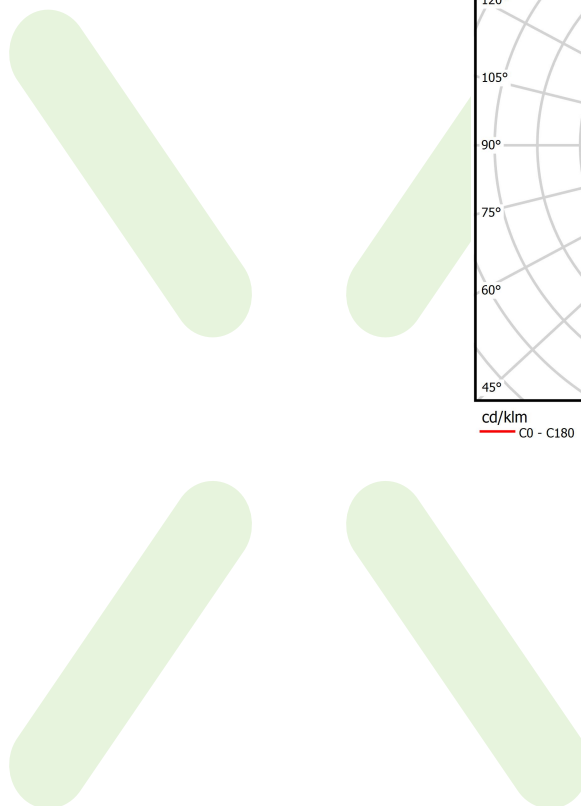

Mechanical data

○
33
H

Assembly	surface mounted on slings or mounted on wall
Material	aluminum
Color	RAL 9005 (black)
Diffuser	PLX (PMMA opal)
Impact resistant	IK04
Dimensions [mm]	Ø33 x 859

A graph of light