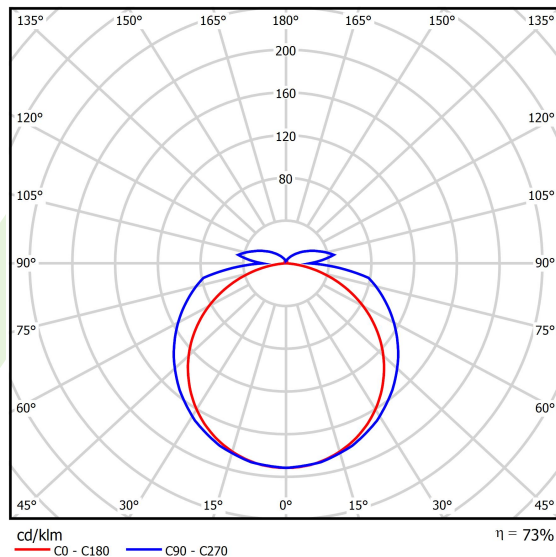

Light and electrical data

| | |
|---|--|
| Light source | LED |
| Luminous flux LED [lm] | 2259,9 |
| LED power [W] | 16,8 |
| Luminaire luminous flux [lm] | 1649,7 |
| Power of luminaire [W] | 18 |
| Luminaire's light efficiency [lm/W] | 91,7 |
| Color of the light [K] | 2700 |
| CRI | >90 |
| SDCM (LED sources) | 3 |
| Beam angle [°] | (C0-C180) / (C90-C270) - 113,6° / 141,8° |
| Photobiological risk class (IEC/EN 62471) | RG0 |
| Protection against electric shock | III |
| Protection degree | IP20 |
| Voltage | 48 V DC |
| Lifetime of LED sources [h] | 36000 |
| Lx/By | L80/B10 |
| Operating temperature range [°C] | 5 ÷ 35 |
| Driver | standard on/off (E) |