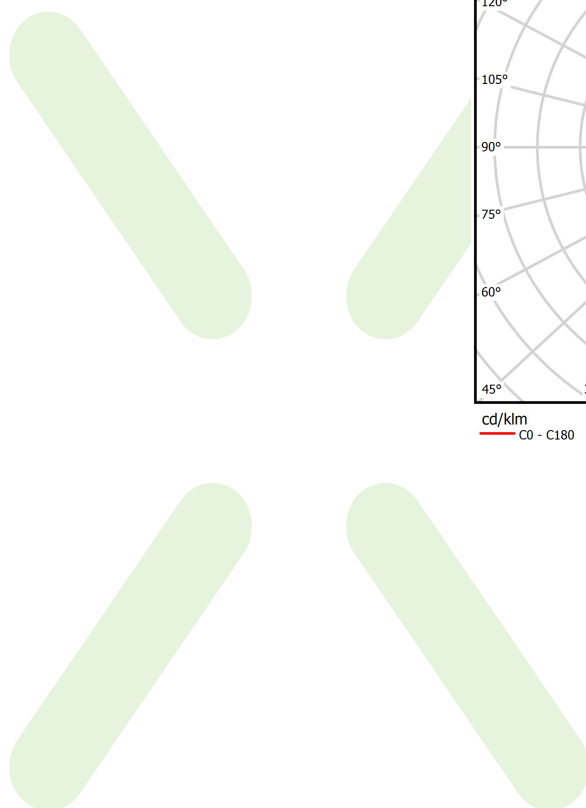

Mechanical data

○
33
H

Assembly	surface mounted on slings or mounted on wall
Material	aluminum
Color	RAL 9005 (black)
Diffuser	PLX (PMMA opal)
Impact resistant	IK04
Dimensions [mm]	Ø33 x 859

A graph of light