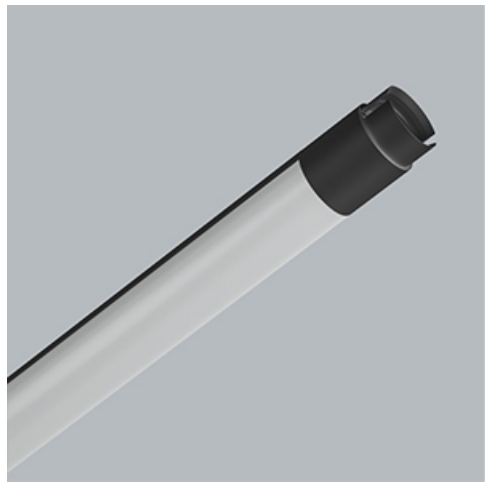

Product: S-LINE SLIM 2500 FLOOD E-48V DC 04 927 / L-859MM**Index:** 19.4393.1171.04

Description

S-LINE SLIM is an innovative lighting solution designed with an ultra-sleek aluminum profile (Ø30mm), making it as versatile as it is stylish. This system not only supports standalone lighting fixtures but also enables the creation of intricate, large-scale systems with different shapes by combining different types of lights and numerous accessories, allowing for endless configurations. With S-LINE SLIM, designers have complete flexibility to bring creative visions to life, with a very quick installation, using a tool-free, reliable "jack" system for quick assembly. Each lighting module rotates a full 360 degrees on its axis, offering the option for both direct illumination and indirect lighting, by reflecting light. The S-LINE SLIM SYSTEM includes three distinct types of light modules to suit any design need: opal diffuser for soft, even lighting, UGR<19 Louver with 30° or 45° optics for glare control and adjustable spotlights for accent lighting with beam angles of 15°, 24°, and 36°. Luminaire is available in two lengths (859mm - 18W and 1259mm - 24W) and three colour temperatures (2700K, 3000K, and 4000K) with a CRI>90, S-LINE SLIM delivers exceptional colour accuracy and lighting quality. The system's accessories open up countless installation possibilities: suspended or surface-mounted, in L, T, or X shapes, adapting effortlessly to various architectural needs, also thanks to the 180° adjustable corner connector allowing the creation of creative and irregular shapes.