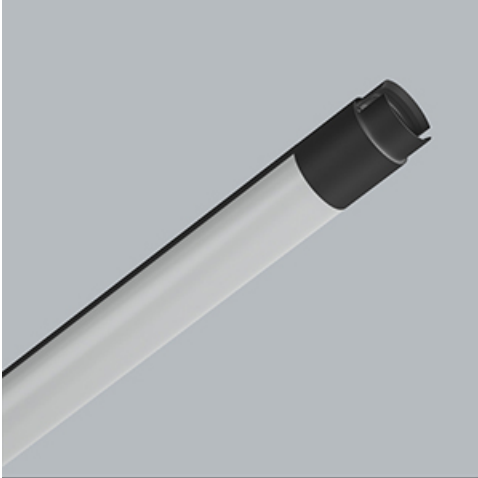

**Product:** S-LINE SLIM 2500 FLOOD E-48V DC 04 940 / L-859MM

**Index:** 19.4393.1141.04

## Description

S-LINE SLIM is an innovative lighting solution designed with an ultra-sleek aluminum profile (Ø30mm), making it as versatile as it is stylish. This system not only supports standalone lighting fixtures but also enables the creation of intricate, large-scale systems with different shapes by combining different types of lights and numerous accessories, allowing for endless configurations. With S-LINE SLIM, designers have complete flexibility to bring creative visions to life, with a very quick installation, using a tool-free, reliable "jack" system for quick assembly. Each lighting module rotates a full 360 degrees on its axis, offering the option for both direct illumination and indirect lighting, by reflecting light. The S-LINE SLIM SYSTEM includes three distinct types of light modules to suit any design need: opal diffuser for soft, even lighting, UGR<19 Louver with 30° or 45° optics for glare control and adjustable spotlights for accent lighting with beam angles of 15°, 24°, and 36°. Luminaire is available in two lengths (859mm - 18W and 1259mm - 24W) and three colour temperatures (2700K, 3000K, and 4000K) with a CRI>90, S-LINE SLIM delivers exceptional colour accuracy and lighting quality. The system's accessories open up countless installation possibilities: suspended or surface-mounted, in L, T, or X shapes, adapting effortlessly to various architectural needs, also thanks to the 180° adjustable corner connector allowing the creation of creative and irregular shapes.

## Product information

Category	Surface mounted luminaires
Family	S-LINE SLIM
Name	S-LINE SLIM 2500 FLOOD E-48V DC 04 940 / L-859MM
Index	19.4393.1141.04
EAN	5902107634995

**Mechanical data**

○  
33  
H

Assembly	surface mounted on slings or mounted on wall
Material	aluminum
Color	RAL 9005 (black)
Diffuser	PLX (PMMA opal)
Impact resistant	IK04
Dimensions [mm]	Ø33 x 859

**A graph of light**