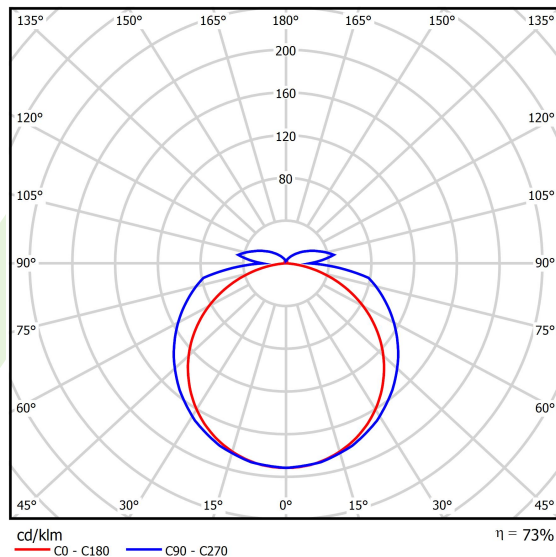

Product information

Category	Surface mounted luminaires
Family	S-LINE SLIM
Name	S-LINE SLIM 2500 FLOOD E-48V DC 04 940 / L-859MM
Index	19.4393.1141.04
EAN	5902107634995

Light and electrical data

Light source	LED
Luminous flux LED [lm]	2449,4
LED power [W]	16,8
Luminaire luminous flux [lm]	1788
Power of luminaire [W]	18
Luminaire's light efficiency [lm/W]	99,3
Color of the light [K]	4000
CRI	>90
SDCM (LED sources)	3
Beam angle [°]	(C0-C180) / (C90-C270) - 113,6° / 141,8°
Photobiological risk class (IEC/EN 62471)	RG0
Protection against electric shock	III
Protection degree	IP20
Voltage	48 V DC
Lifetime of LED sources [h]	36000
Lx/By	L80/B10
Operating temperature range [°C]	5 ÷ 35
Driver	standard on/off (E)

Mechanical data

○
33
H

Assembly	surface mounted on slings or mounted on wall
Material	aluminum
Color	RAL 9005 (black)
Diffuser	PLX (PMMA opal)
Impact resistant	IK04
Dimensions [mm]	Ø33 x 859

A graph of light