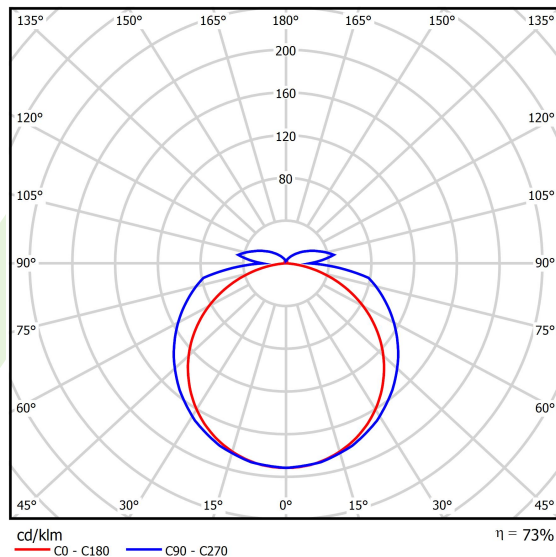

## Light and electrical data

Light source	LED
Luminous flux LED [lm]	2449,4
LED power [W]	16,8
Luminaire luminous flux [lm]	1788
Power of luminaire [W]	18
Luminaire's light efficiency [lm/W]	99,3
Color of the light [K]	4000
CRI	>90
SDCM (LED sources)	3
Beam angle [°]	(C0-C180) / (C90-C270) - 113,6° / 141,8°
Photobiological risk class (IEC/EN 62471)	RG0
Protection against electric shock	III
Protection degree	IP20
Voltage	48 V DC
Lifetime of LED sources [h]	36000
Lx/By	L80/B10
Operating temperature range [°C]	5 ÷ 35
Driver	standard on/off (E)