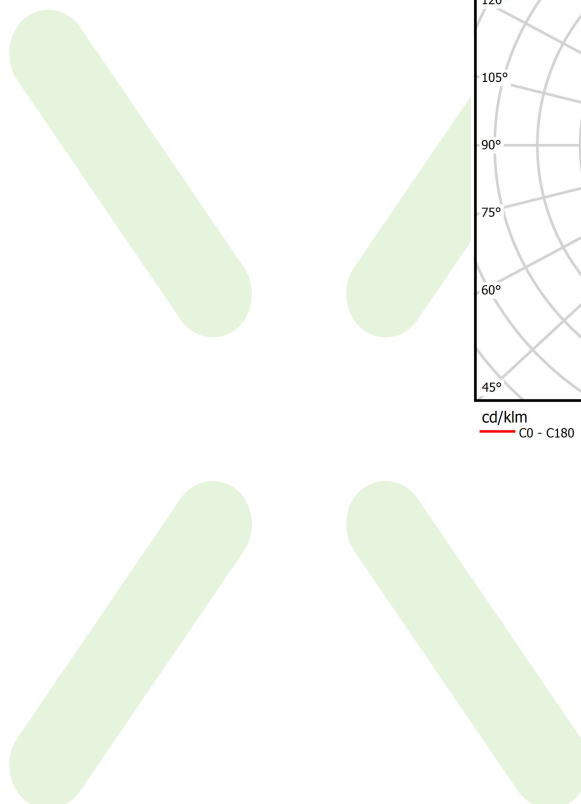

**Product:** S-LINE SLIM 2500 FLOOD E-48V DC 04 940 / L-859MM

**Index:** 19.4393.1141.04

## Product information

Category	Surface mounted luminaires
Family	S-LINE SLIM
Name	S-LINE SLIM 2500 FLOOD E-48V DC 04 940 / L-859MM
Index	19.4393.1141.04
EAN	5902107634995

## Light and electrical data

Light source	LED
Luminous flux LED [lm]	2449,4
LED power [W]	16,8
Luminaire luminous flux [lm]	1788
Power of luminaire [W]	18
Luminaire's light efficiency [lm/W]	99,3
Color of the light [K]	4000
CRI	>90
SDCM (LED sources)	3
Beam angle [°]	(C0-C180) / (C90-C270) - 113,6° / 141,8°
Photobiological risk class (IEC/EN 62471)	RG0
Protection against electric shock	III
Protection degree	IP20
Voltage	48 V DC
Lifetime of LED sources [h]	36000
Lx/By	L80/B10
Operating temperature range [°C]	5 ÷ 35
Driver	standard on/off (E)