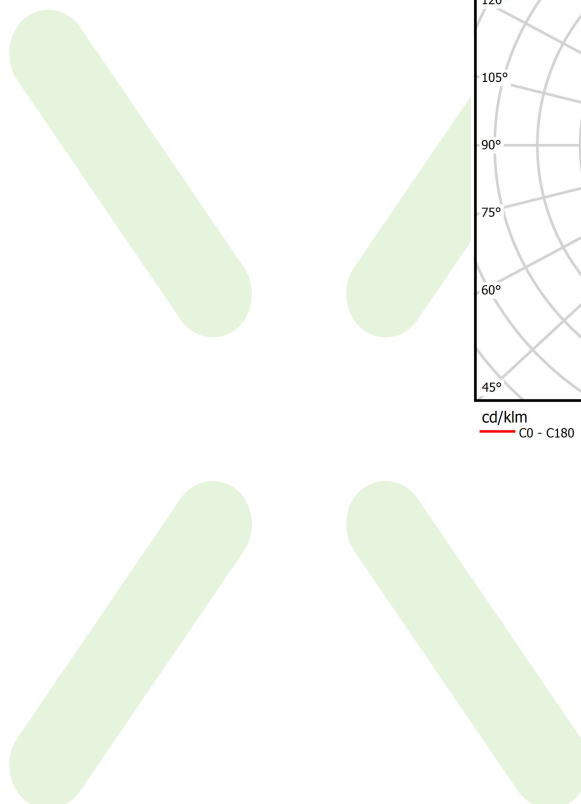

Product information

Category	Surface mounted luminaires
Family	S-LINE SLIM
Name	S-LINE SLIM 2500 FLOOD E-48V DC 04 940 / L-859MM
Index	19.4393.1141.04
EAN	5902107634995

Light and electrical data

Light source	LED
Luminous flux LED [lm]	2449,4
LED power [W]	16,8
Luminaire luminous flux [lm]	1788
Power of luminaire [W]	18
Luminaire's light efficiency [lm/W]	99,3
Color of the light [K]	4000
CRI	>90
SDCM (LED sources)	3
Beam angle [°]	(C0-C180) / (C90-C270) - 113,6° / 141,8°
Photobiological risk class (IEC/EN 62471)	RG0
Protection against electric shock	III
Protection degree	IP20
Voltage	48 V DC
Lifetime of LED sources [h]	36000
Lx/By	L80/B10
Operating temperature range [°C]	5 ÷ 35
Driver	standard on/off (E)

Mechanical data

○
33
H

Assembly	surface mounted on slings or mounted on wall
Material	aluminum
Color	RAL 9005 (black)
Diffuser	PLX (PMMA opal)
Impact resistant	IK04
Dimensions [mm]	Ø33 x 859

A graph of light