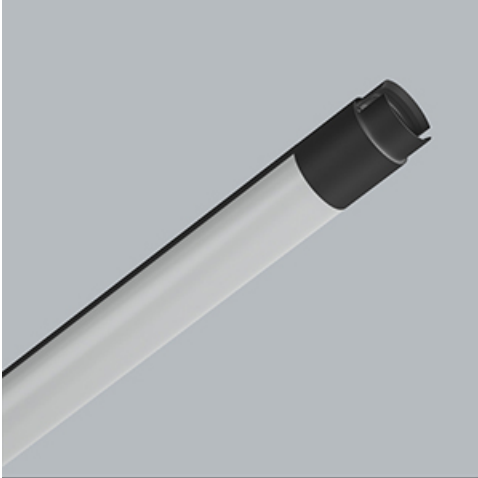

Product: S-LINE SLIM 2500 FLOOD E-48V DC 04 940 / L-859MM

Index: 19.4393.1141.04

Description

S-LINE SLIM is an innovative lighting solution designed with an ultra-sleek aluminum profile (Ø30mm), making it as versatile as it is stylish. This system not only supports standalone lighting fixtures but also enables the creation of intricate, large-scale systems with different shapes by combining different types of lights and numerous accessories, allowing for endless configurations. With S-LINE SLIM, designers have complete flexibility to bring creative visions to life, with a very quick installation, using a tool-free, reliable "jack" system for quick assembly. Each lighting module rotates a full 360 degrees on its axis, offering the option for both direct illumination and indirect lighting, by reflecting light. The S-LINE SLIM SYSTEM includes three distinct types of light modules to suit any design need: opal diffuser for soft, even lighting, UGR<19 Louver with 30° or 45° optics for glare control and adjustable spotlights for accent lighting with beam angles of 15°, 24°, and 36°. Luminaire is available in two lengths (859mm - 18W and 1259mm - 24W) and three colour temperatures (2700K, 3000K, and 4000K) with a CRI>90, S-LINE SLIM delivers exceptional colour accuracy and lighting quality. The system's accessories open up countless installation possibilities: suspended or surface-mounted, in L, T, or X shapes, adapting effortlessly to various architectural needs, also thanks to the 180° adjustable corner connector allowing the creation of creative and irregular shapes.