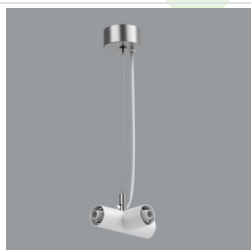

Nazwa S-LINE SLIM ACCESSORIES  
WALL MOUNTED CONNECTOR  
TYPE-I 34 WITH CABLE

Indeks 19.4393.0015.34/  
19.4393.0016.34

Nazwa S-LINE SLIM ACCESSORIES  
WALL MOUNTED CONNECTOR  
TYPE-L 34/ S-LINE SLIM  
ACCESSORIES WALL  
MOUNTED CONNECTOR TYPE-L  
34 WITH CABLE

Indeks 19.4393.0017.34

Nazwa S-LINE SLIM ACCESSORIES  
WALL MOUNTED CONNECTOR  
TYPE-T 34

Indeks 19.4393.0018.34

Nazwa S-LINE SLIM ACCESSORIES  
WALL MOUNTED CONNECTOR  
TYPE-X 34

Indeks 19.4393.0006.34

Nazwa S-LINE SLIM ACCESSORIES  
CONNECTOR TYPE-L 34 WITH  
CABLE

Indeks 19.4393.0007.34/  
19.4393.0008.34

Nazwa S-LINE SLIM ACCESSORIES  
CONNECTOR TYPE-L 34/ S-  
LINE SLIM ACCESSORIES  
CONNECTOR TYPE-L 34 NO DC

Indeks 19.4393.0009.34

Nazwa S-LINE SLIM ACCESSORIES  
CONNECTOR TYPE-T 34