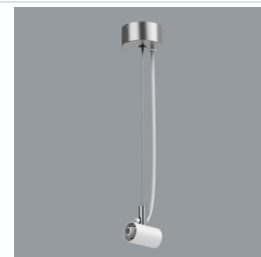

Index 19.4393.0011.34

Name S-LINE SLIM ACCESSORIES
CONNECTOR TYPE-Y 34

Index 19.4393.0004.34/
19.4393.0005.34

Name S-LINE SLIM ACCESSORIES
CONNECTOR TYPE-I 34/ S-LINE
SLIM ACCESSORIES
CONNECTOR TYPE-I 34 NO DC

Index 19.4393.0003.34

Name S-LINE SLIM ACCESSORIES
CONNECTOR TYPE-I 34 WITH
CABLE

Index 19.4393.0020.34

Name S-LINE SLIM ACCESSORIES
WALL MOUNTED FIXED 34

Index 19.4393.0019.34

Name S-LINE SLIM ACCESSORIES END
CAP 34