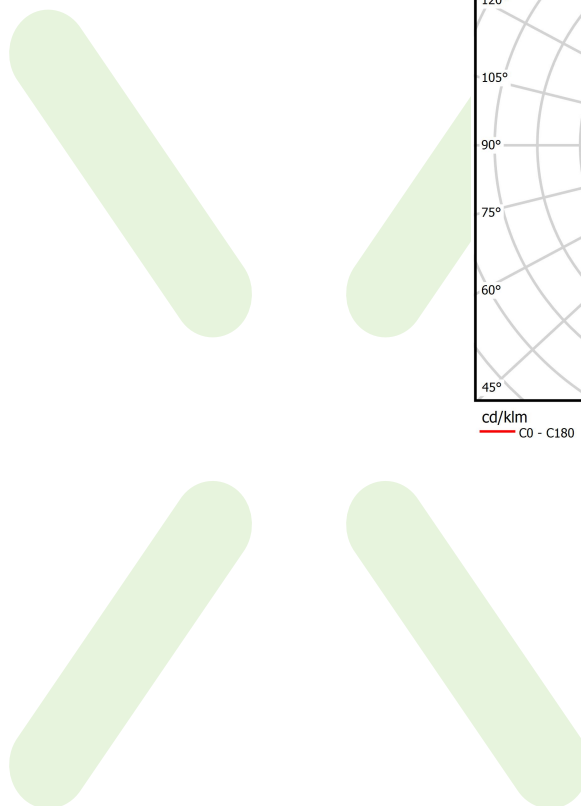

Product information

Category	Surface mounted luminaires
Family	S-LINE SLIM
Name	S-LINE SLIM 2500 FLOOD E-48V DC 34 930 / L-859MM
Index	19.4393.1131.34
EAN	5902107635473

Light and electrical data

Light source	LED
Luminous flux LED [lm]	2287,3
LED power [W]	16,8
Luminaire luminous flux [lm]	1660,5
Power of luminaire [W]	18
Luminaire's light efficiency [lm/W]	92,3
Color of the light [K]	3000
CRI	>90
SDCM (LED sources)	3
Beam angle [°]	(C0-C180) / (C90-C270) - 113,6° / 141,8°
Photobiological risk class (IEC/EN 62471)	RG0
Protection against electric shock	III
Protection degree	IP20
Voltage	48 V DC
Lifetime of LED sources [h]	36000
Lx/By	L80/B10
Operating temperature range [°C]	5 ÷ 35
Driver	standard on/off (E)

Mechanical data

○
33
H

Assembly	surface mounted on slings or mounted on wall
Material	aluminum
Color	RAL 9016 (white)
Diffuser	PLX (PMMA opal)
Impact resistant	IK04
Dimensions [mm]	Ø33 x 859

A graph of light