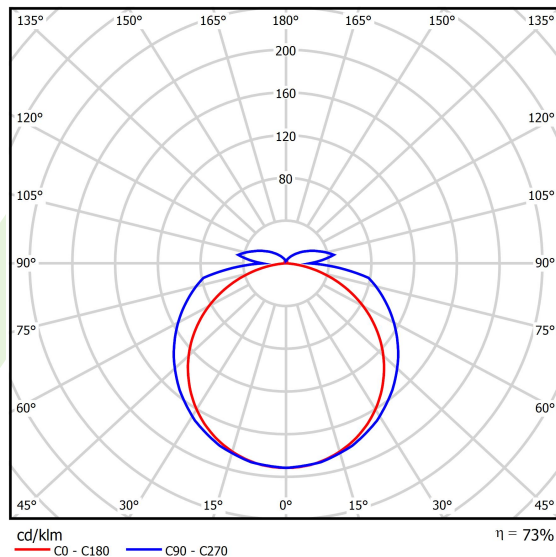

Product information

Category	Surface mounted luminaires
Family	S-LINE SLIM
Name	S-LINE SLIM 2500 FLOOD E-48V DC 34 930 / L-859MM
Index	19.4393.1131.34
EAN	5902107635473

Light and electrical data

Light source	LED
Luminous flux LED [lm]	2287,3
LED power [W]	16,8
Luminaire luminous flux [lm]	1660,5
Power of luminaire [W]	18
Luminaire's light efficiency [lm/W]	92,3
Color of the light [K]	3000
CRI	>90
SDCM (LED sources)	3
Beam angle [°]	(C0-C180) / (C90-C270) - 113,6° / 141,8°
Photobiological risk class (IEC/EN 62471)	RG0
Protection against electric shock	III
Protection degree	IP20
Voltage	48 V DC
Lifetime of LED sources [h]	36000
Lx/By	L80/B10
Operating temperature range [°C]	5 ÷ 35
Driver	standard on/off (E)

Mechanical data

○
33
H

Assembly	surface mounted on slings or mounted on wall
Material	aluminum
Color	RAL 9016 (white)
Diffuser	PLX (PMMA opal)
Impact resistant	IK04
Dimensions [mm]	Ø33 x 859

A graph of light