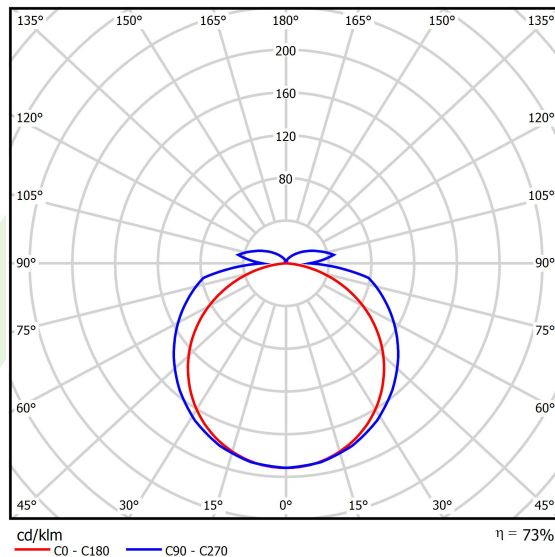

Product information

Category	Surface mounted luminaires
Family	S-LINE SLIM
Name	S-LINE SLIM 2500 FLOOD E-48V DC 34 930 / L-859MM
Index	19.4393.1131.34
EAN	5902107635473

Light and electrical data

Light source	LED
Luminous flux LED [lm]	2287,3
LED power [W]	16,8
Luminaire luminous flux [lm]	1660,5
Power of luminaire [W]	18
Luminaire's light efficiency [lm/W]	92,3
Color of the light [K]	3000
CRI	>90
SDCM (LED sources)	3
Beam angle [°]	(C0-C180) / (C90-C270) - 113,6° / 141,8°
Photobiological risk class (IEC/EN 62471)	RG0
Protection against electric shock	III
Protection degree	IP20
Voltage	48 V DC
Lifetime of LED sources [h]	36000
Lx/By	L80/B10
Operating temperature range [°C]	5 ÷ 35
Driver	standard on/off (E)

Mechanical data

○
33
H

Assembly	surface mounted on slings or mounted on wall
Material	aluminum
Color	RAL 9016 (white)
Diffuser	PLX (PMMA opal)
Impact resistant	IK04
Dimensions [mm]	Ø33 x 859

A graph of light