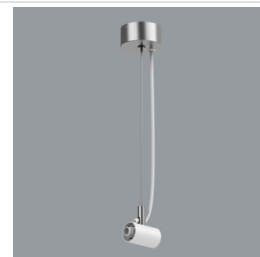

Index 19.4393.0011.34

Name S-LINE SLIM ACCESSORIES
CONNECTOR TYPE-Y 34

Index 19.4393.0004.34/
19.4393.0005.34

Name S-LINE SLIM ACCESSORIES
CONNECTOR TYPE-I 34/ S-LINE
SLIM ACCESSORIES
CONNECTOR TYPE-I 34 NO DC

Index 19.4393.0003.34

Name S-LINE SLIM ACCESSORIES
CONNECTOR TYPE-I 34 WITH
CABLE

Index 19.4393.0020.34

Name S-LINE SLIM ACCESSORIES
WALL MOUNTED FIXED 34

Index 19.4393.0019.34

Name S-LINE SLIM ACCESSORIES END
CAP 34