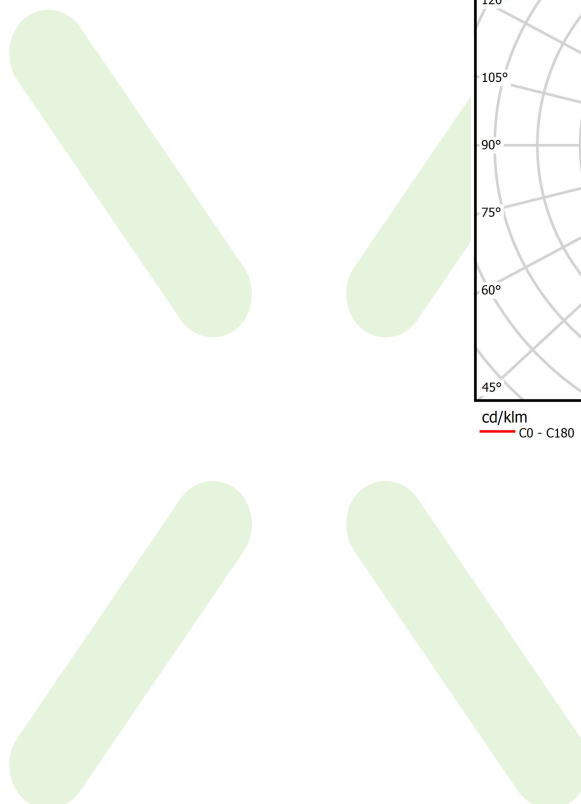

Product information

Category	Surface mounted luminaires
Family	S-LINE SLIM
Name	S-LINE SLIM 2500 FLOOD E-48V DC 04 930 / L-859MM
Index	19.4393.1131.04
EAN	5902107635114

Light and electrical data

Light source	LED
Luminous flux LED [lm]	2287,3
LED power [W]	16,8
Luminaire luminous flux [lm]	1660,5
Power of luminaire [W]	18
Luminaire's light efficiency [lm/W]	92,3
Color of the light [K]	3000
CRI	>90
SDCM (LED sources)	3
Beam angle [°]	(C0-C180) / (C90-C270) - 113,6° / 141,8°
Photobiological risk class (IEC/EN 62471)	RG0
Protection against electric shock	III
Protection degree	IP20
Voltage	48 V DC
Lifetime of LED sources [h]	36000
Lx/By	L80/B10
Operating temperature range [°C]	5 ÷ 35
Driver	standard on/off (E)

Mechanical data

○
33
H

Assembly	surface mounted on slings or mounted on wall
Material	aluminum
Color	RAL 9005 (black)
Diffuser	PLX (PMMA opal)
Impact resistant	IK04
Dimensions [mm]	Ø33 x 859

A graph of light