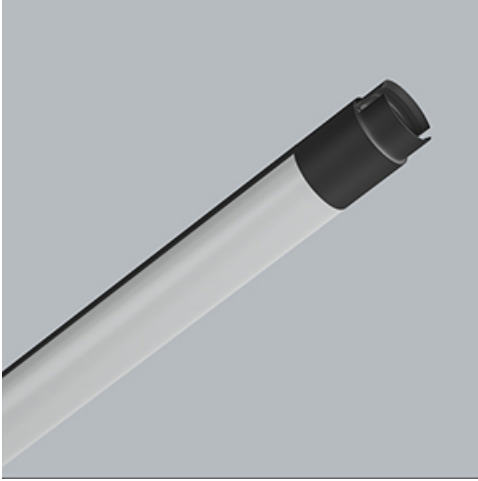

Product: S-LINE SLIM 2500 FLOOD E-48V DC 04 930 / L-859MM

Index: 19.4393.1131.04

Description

S-LINE SLIM is an innovative lighting solution designed with an ultra-sleek aluminum profile (Ø30mm), making it as versatile as it is stylish. This system not only supports standalone lighting fixtures but also enables the creation of intricate, large-scale systems with different shapes by combining different types of lights and numerous accessories, allowing for endless configurations. With S-LINE SLIM, designers have complete flexibility to bring creative visions to life, with a very quick installation, using a tool-free, reliable "jack" system for quick assembly. Each lighting module rotates a full 360 degrees on its axis, offering the option for both direct illumination and indirect lighting, by reflecting light. The S-LINE SLIM SYSTEM includes three distinct types of light modules to suit any design need: opal diffuser for soft, even lighting, UGR<19 Louver with 30° or 45° optics for glare control and adjustable spotlights for accent lighting with beam angles of 15°, 24°, and 36°. Luminaire is available in two lengths (859mm - 18W and 1259mm - 24W) and three colour temperatures (2700K, 3000K, and 4000K) with a CRI>90, S-LINE SLIM delivers exceptional colour accuracy and lighting quality. The system's accessories open up countless installation possibilities: suspended or surface-mounted, in L, T, or X shapes, adapting effortlessly to various architectural needs, also thanks to the 180° adjustable corner connector allowing the creation of creative and irregular shapes.