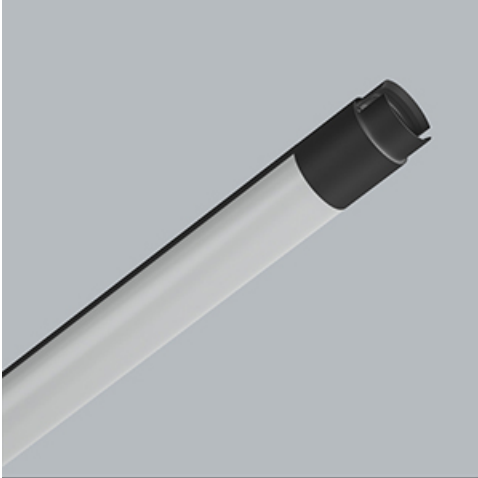

**Product:** S-LINE SLIM 2500 FLOOD E-48V DC 04 930 / L-859MM

**Index:** 19.4393.1131.04

## Description

S-LINE SLIM is an innovative lighting solution designed with an ultra-sleek aluminum profile (Ø30mm), making it as versatile as it is stylish. This system not only supports standalone lighting fixtures but also enables the creation of intricate, large-scale systems with different shapes by combining different types of lights and numerous accessories, allowing for endless configurations. With S-LINE SLIM, designers have complete flexibility to bring creative visions to life, with a very quick installation, using a tool-free, reliable "jack" system for quick assembly. Each lighting module rotates a full 360 degrees on its axis, offering the option for both direct illumination and indirect lighting, by reflecting light. The S-LINE SLIM SYSTEM includes three distinct types of light modules to suit any design need: opal diffuser for soft, even lighting, UGR<19 Louver with 30° or 45° optics for glare control and adjustable spotlights for accent lighting with beam angles of 15°, 24°, and 36°. Luminaire is available in two lengths (859mm - 18W and 1259mm - 24W) and three colour temperatures (2700K, 3000K, and 4000K) with a CRI>90, S-LINE SLIM delivers exceptional colour accuracy and lighting quality. The system's accessories open up countless installation possibilities: suspended or surface-mounted, in L, T, or X shapes, adapting effortlessly to various architectural needs, also thanks to the 180° adjustable corner connector allowing the creation of creative and irregular shapes.

## Product information

Category	Surface mounted luminaires
Family	S-LINE SLIM
Name	S-LINE SLIM 2500 FLOOD E-48V DC 04 930 / L-859MM
Index	19.4393.1131.04
EAN	5902107635114

**Mechanical data**

○  
33  
H

Assembly	surface mounted on slings or mounted on wall
Material	aluminum
Color	RAL 9005 (black)
Diffuser	PLX (PMMA opal)
Impact resistant	IK04
Dimensions [mm]	Ø33 x 859

**A graph of light**