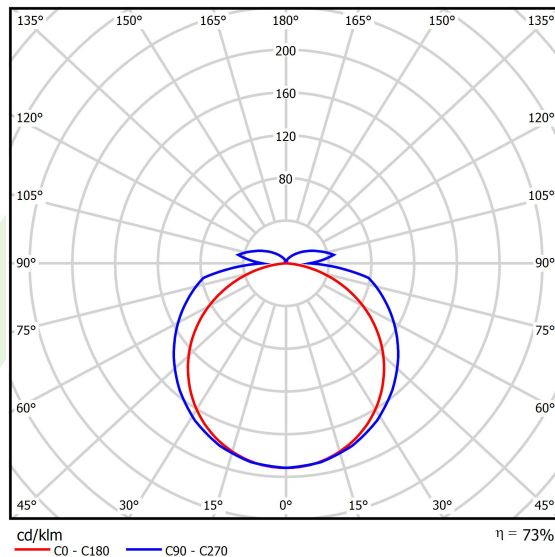

Product information

Category	Surface mounted luminaires
Family	S-LINE SLIM
Name	S-LINE SLIM 2500 FLOOD E-48V DC 04 930 / L-859MM
Index	19.4393.1131.04
EAN	5902107635114

Light and electrical data

Light source	LED
Luminous flux LED [lm]	2287,3
LED power [W]	16,8
Luminaire luminous flux [lm]	1660,5
Power of luminaire [W]	18
Luminaire's light efficiency [lm/W]	92,3
Color of the light [K]	3000
CRI	>90
SDCM (LED sources)	3
Beam angle [°]	(C0-C180) / (C90-C270) - 113,6° / 141,8°
Photobiological risk class (IEC/EN 62471)	RG0
Protection against electric shock	III
Protection degree	IP20
Voltage	48 V DC
Lifetime of LED sources [h]	36000
Lx/By	L80/B10
Operating temperature range [°C]	5 ÷ 35
Driver	standard on/off (E)

Mechanical data

○
33
H

Assembly	surface mounted on slings or mounted on wall
Material	aluminum
Color	RAL 9005 (black)
Diffuser	PLX (PMMA opal)
Impact resistant	IK04
Dimensions [mm]	Ø33 x 859

A graph of light