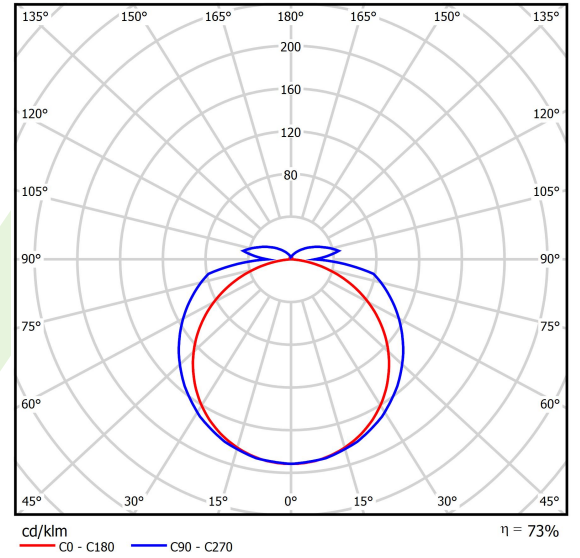

Mechanical data

○
33
H

Assembly	surface mounted on slings or mounted on wall
Material	aluminum
Color	RAL 9005 (black)
Diffuser	PLX (PMMA opal)
Impact resistant	IK04
Dimensions [mm]	Ø33 x 859

A graph of light