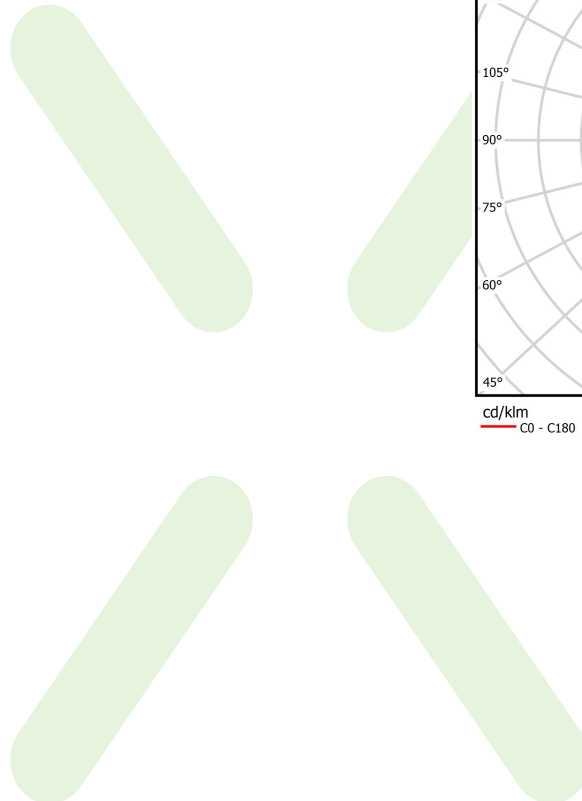

Mechanical data

○
33
H

Assembly	surface mounted on slings or mounted on wall
Material	aluminum
Color	RAL 9005 (black)
Diffuser	PLX (PMMA opal)
Impact resistant	IK04
Dimensions [mm]	Ø33 x 859

A graph of light