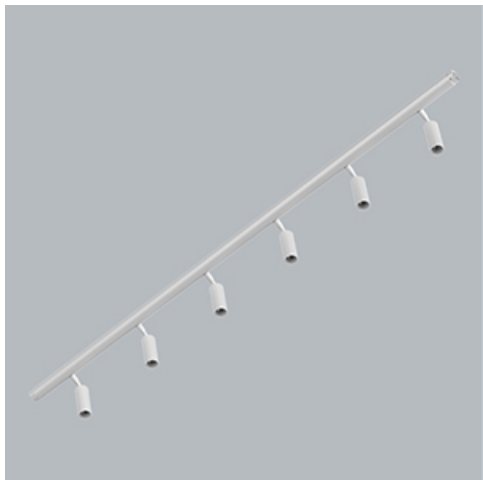

**Product:** S-LINE SLIM 6x500 SPOT 36° E-48V DC 34 927 / L-1259MM

**Index:** 19.4393.6471.34

## Description

S-LINE SLIM is an innovative lighting solution designed with an ultra-sleek aluminum profile (Ø30mm), making it as versatile as it is stylish. This system not only supports standalone lighting fixtures but also enables the creation of intricate, large-scale systems with different shapes by combining different types of lights and numerous accessories, allowing for endless configurations. With S-LINE SLIM, designers have complete flexibility to bring creative visions to life, with a very quick installation, using a tool-free, reliable "jack" system for quick assembly. Each lighting module rotates a full 360 degrees on its axis, offering the option for both direct illumination and indirect lighting, by reflecting light. The S-LINE SLIM SYSTEM includes three distinct types of light modules to suit any design need: opal diffuser for soft, even lighting, UGR<19 Louver with 30° or 45° optics for glare control and adjustable spotlights for accent lighting with beam angles of 15°, 24°, and 36°. Luminaire is available in two lengths (859mm - 18W and 1259mm - 24W) and three colour temperatures (2700K, 3000K, and 4000K) with a CRI>90, S-LINE SLIM delivers exceptional colour accuracy and lighting quality. The system's accessories open up countless installation possibilities: suspended or surface-mounted, in L, T, or X shapes, adapting effortlessly to various architectural needs, also thanks to the 180° adjustable corner connector allowing the creation of creative and irregular shapes.

**Mechanical data**

○  
33  
┌

Assembly	surface mounted on slings or mounted on wall
Material	aluminum
Color	RAL 9016 (white)
Diffuser	optical system based on PMMA lenses
Impact resistant	IK04
Dimensions [mm]	Ø33 x 1259