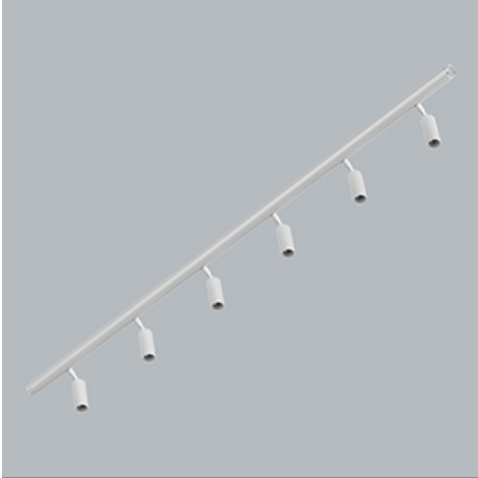

Product: S-LINE SLIM 6x500 SPOT 36° E-48V DC 34 940 / L-1259MM

Index: 19.4393.6441.34

Description

S-LINE SLIM is an innovative lighting solution designed with an ultra-sleek aluminum profile (Ø30mm), making it as versatile as it is stylish. This system not only supports standalone lighting fixtures but also enables the creation of intricate, large-scale systems with different shapes by combining different types of lights and numerous accessories, allowing for endless configurations. With S-LINE SLIM, designers have complete flexibility to bring creative visions to life, with a very quick installation, using a tool-free, reliable "jack" system for quick assembly. Each lighting module rotates a full 360 degrees on its axis, offering the option for both direct illumination and indirect lighting, by reflecting light. The S-LINE SLIM SYSTEM includes three distinct types of light modules to suit any design need: opal diffuser for soft, even lighting, UGR<19 Louver with 30° or 45° optics for glare control and adjustable spotlights for accent lighting with beam angles of 15°, 24°, and 36°. Luminaire is available in two lengths (859mm - 18W and 1259mm - 24W) and three colour temperatures (2700K, 3000K, and 4000K) with a CRI>90, S-LINE SLIM delivers exceptional colour accuracy and lighting quality. The system's accessories open up countless installation possibilities: suspended or surface-mounted, in L, T, or X shapes, adapting effortlessly to various architectural needs, also thanks to the 180° adjustable corner connector allowing the creation of creative and irregular shapes.