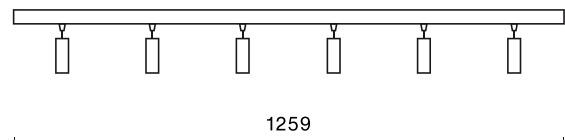

Mechanical data

○
33
┌

Assembly	surface mounted on slings or mounted on wall
Material	aluminum
Color	RAL 9005 (black)
Diffuser	optical system based on PMMA lenses
Impact resistant	IK04
Dimensions [mm]	Ø33 x 1259

A graph of light