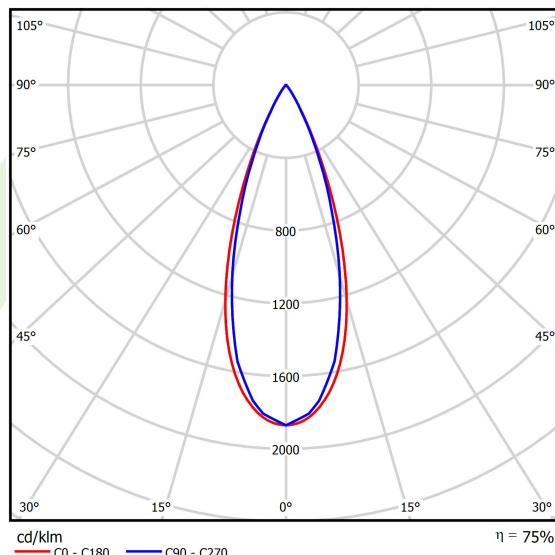

Mechanical data

○
33
┌

Assembly	surface mounted on slings or mounted on wall
Material	aluminum
Color	RAL 9005 (black)
Diffuser	optical system based on PMMA lenses
Impact resistant	IK04
Dimensions [mm]	Ø33 x 1259

A graph of light