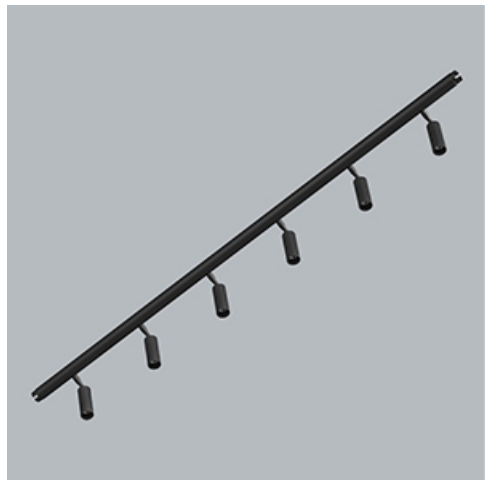

Product: S-LINE SLIM 6x500 SPOT 36° E-48V DC 04 940 / L-1259MM

Index: 19.4393.6441.04

Description

S-LINE SLIM is an innovative lighting solution designed with an ultra-sleek aluminum profile (Ø30mm), making it as versatile as it is stylish. This system not only supports standalone lighting fixtures but also enables the creation of intricate, large-scale systems with different shapes by combining different types of lights and numerous accessories, allowing for endless configurations. With S-LINE SLIM, designers have complete flexibility to bring creative visions to life, with a very quick installation, using a tool-free, reliable "jack" system for quick assembly. Each lighting module rotates a full 360 degrees on its axis, offering the option for both direct illumination and indirect lighting, by reflecting light. The S-LINE SLIM SYSTEM includes three distinct types of light modules to suit any design need: opal diffuser for soft, even lighting, UGR<19 Louver with 30° or 45° optics for glare control and adjustable spotlights for accent lighting with beam angles of 15°, 24°, and 36°. Luminaire is available in two lengths (859mm - 18W and 1259mm - 24W) and three colour temperatures (2700K, 3000K, and 4000K) with a CRI>90, S-LINE SLIM delivers exceptional colour accuracy and lighting quality. The system's accessories open up countless installation possibilities: suspended or surface-mounted, in L, T, or X shapes, adapting effortlessly to various architectural needs, also thanks to the 180° adjustable corner connector allowing the creation of creative and irregular shapes.