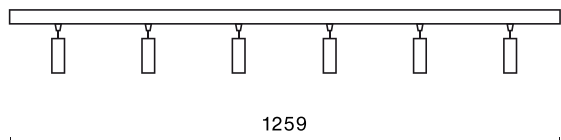

Mechanical data

○
33
└─

Assembly	surface mounted on slings or mounted on wall
Material	aluminum
Color	RAL 9005 (black)
Diffuser	optical system based on PMMA lenses
Impact resistant	IK04
Dimensions [mm]	Ø33 x 1259

A graph of light