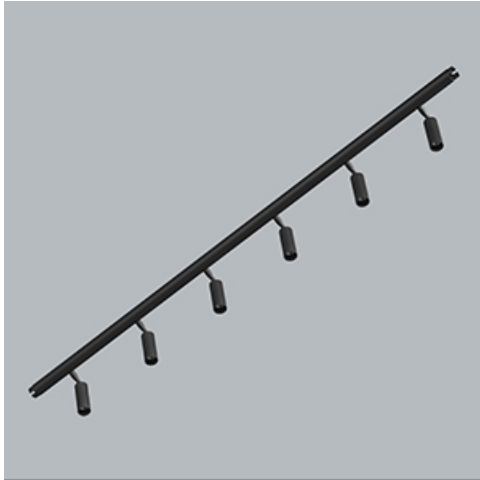

Product: S-LINE SLIM 6x500 SPOT 36° E-48V DC 04 930 / L-1259MM

Index: 19.4393.6431.04

Description

S-LINE SLIM is an innovative lighting solution designed with an ultra-sleek aluminum profile (Ø30mm), making it as versatile as it is stylish. This system not only supports standalone lighting fixtures but also enables the creation of intricate, large-scale systems with different shapes by combining different types of lights and numerous accessories, allowing for endless configurations. With S-LINE SLIM, designers have complete flexibility to bring creative visions to life, with a very quick installation, using a tool-free, reliable "jack" system for quick assembly. Each lighting module rotates a full 360 degrees on its axis, offering the option for both direct illumination and indirect lighting, by reflecting light. The S-LINE SLIM SYSTEM includes three distinct types of light modules to suit any design need: opal diffuser for soft, even lighting, UGR<19 Louver with 30° or 45° optics for glare control and adjustable spotlights for accent lighting with beam angles of 15°, 24°, and 36°. Luminaire is available in two lengths (859mm - 18W and 1259mm - 24W) and three colour temperatures (2700K, 3000K, and 4000K) with a CRI>90, S-LINE SLIM delivers exceptional colour accuracy and lighting quality. The system's accessories open up countless installation possibilities: suspended or surface-mounted, in L, T, or X shapes, adapting effortlessly to various architectural needs, also thanks to the 180° adjustable corner connector allowing the creation of creative and irregular shapes.