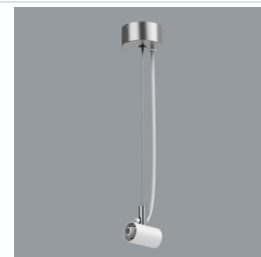

Index 19.4393.0010.34

Name S-LINE SLIM ACCESSORIES
CONNECTOR TYPE-X 34

Index 19.4393.0011.34

Name S-LINE SLIM ACCESSORIES
CONNECTOR TYPE-Y 34

Index 19.4393.0004.34/
19.4393.0005.34

Name S-LINE SLIM ACCESSORIES
CONNECTOR TYPE-I 34/ S-LINE
SLIM ACCESSORIES
CONNECTOR TYPE-I 34 NO DC

Index 19.4393.0003.34

Name S-LINE SLIM ACCESSORIES
CONNECTOR TYPE-I 34 WITH
CABLE

Index 19.4393.0020.34

Name S-LINE SLIM ACCESSORIES
WALL MOUNTED FIXED 34

Index 19.4393.0019.34

Name S-LINE SLIM ACCESSORIES END
CAP 34