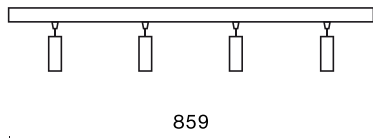

Mechanical data

○
33
┌