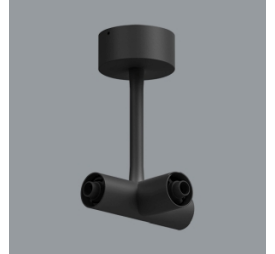

Index 19.4393.0017.04

Name S-LINE SLIM ACCESSORIES
WALL MOUNTED CONNECTOR
TYPE-T 04