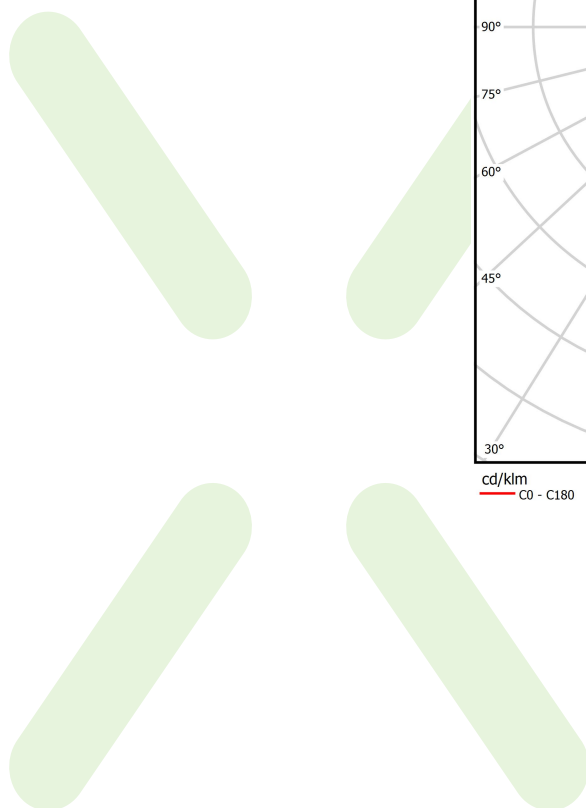

Mechanical data

○
33
└─

Assembly	surface mounted on slings or mounted on wall
Material	aluminum
Color	RAL 9016 (white)
Diffuser	optical system based on PMMA lenses
Impact resistant	IK04
Dimensions [mm]	Ø33 x 859

A graph of light