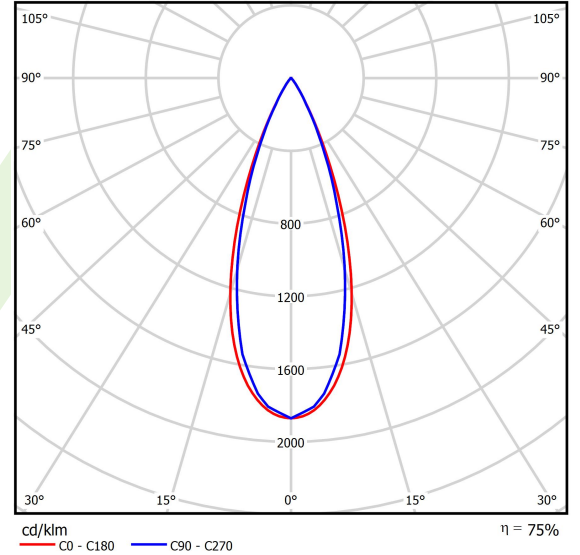

Mechanical data

○
33
┌

Assembly	surface mounted on slings or mounted on wall
Material	aluminum
Color	RAL 9005 (black)
Diffuser	optical system based on PMMA lenses
Impact resistant	IK04
Dimensions [mm]	Ø33 x 859

A graph of light