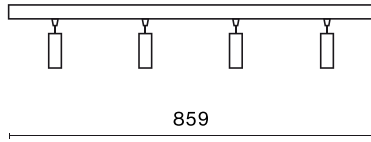

Mechanical data

○
33
┌