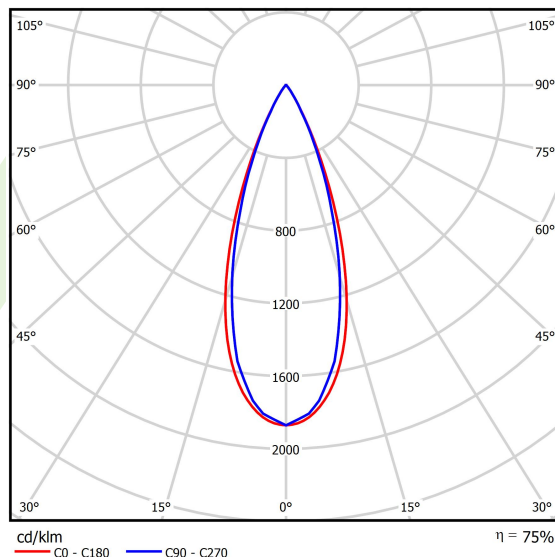

Mechanical data

○
33
┌

Assembly	surface mounted on slings or mounted on wall
Material	aluminum
Color	RAL 9016 (white)
Diffuser	optical system based on PMMA lenses
Impact resistant	IK04
Dimensions [mm]	Ø33 x 859

A graph of light