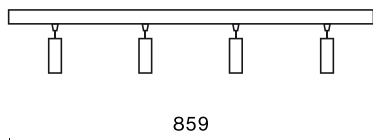

Mechanical data

○
33
┌