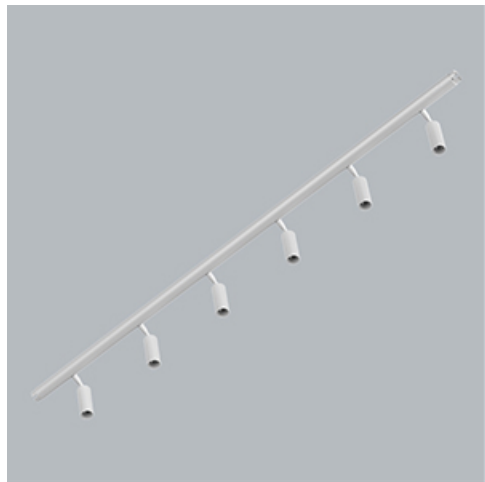

Product: S-LINE SLIM 6x500 SPOT 24° E-48V DC 34 927 / L-1259MM

Index: 19.4393.5471.34

Description

S-LINE SLIM is an innovative lighting solution designed with an ultra-sleek aluminum profile (Ø30mm), making it as versatile as it is stylish. This system not only supports standalone lighting fixtures but also enables the creation of intricate, large-scale systems with different shapes by combining different types of lights and numerous accessories, allowing for endless configurations. With S-LINE SLIM, designers have complete flexibility to bring creative visions to life, with a very quick installation, using a tool-free, reliable "jack" system for quick assembly. Each lighting module rotates a full 360 degrees on its axis, offering the option for both direct illumination and indirect lighting, by reflecting light. The S-LINE SLIM SYSTEM includes three distinct types of light modules to suit any design need: opal diffuser for soft, even lighting, UGR<19 Louver with 30° or 45° optics for glare control and adjustable spotlights for accent lighting with beam angles of 15°, 24°, and 36°. Luminaire is available in two lengths (859mm - 18W and 1259mm - 24W) and three colour temperatures (2700K, 3000K, and 4000K) with a CRI>90, S-LINE SLIM delivers exceptional colour accuracy and lighting quality. The system's accessories open up countless installation possibilities: suspended or surface-mounted, in L, T, or X shapes, adapting effortlessly to various architectural needs, also thanks to the 180° adjustable corner connector allowing the creation of creative and irregular shapes.