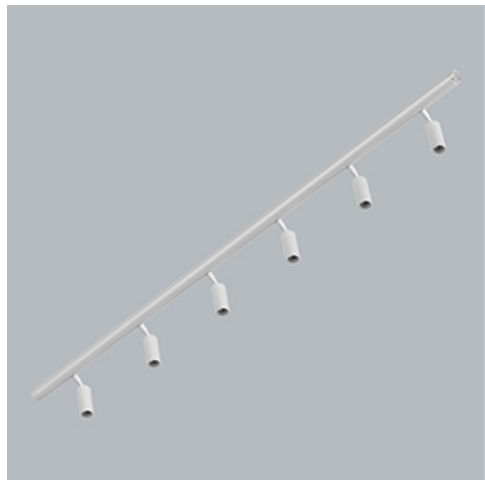

Product: S-LINE SLIM 6x500 SPOT 24° E-48V DC 34 927 / L-1259MM

Index: 19.4393.5471.34

Description

S-LINE SLIM is an innovative lighting solution designed with an ultra-sleek aluminum profile (Ø30mm), making it as versatile as it is stylish. This system not only supports standalone lighting fixtures but also enables the creation of intricate, large-scale systems with different shapes by combining different types of lights and numerous accessories, allowing for endless configurations. With S-LINE SLIM, designers have complete flexibility to bring creative visions to life, with a very quick installation, using a tool-free, reliable "jack" system for quick assembly. Each lighting module rotates a full 360 degrees on its axis, offering the option for both direct illumination and indirect lighting, by reflecting light. The S-LINE SLIM SYSTEM includes three distinct types of light modules to suit any design need: opal diffuser for soft, even lighting, UGR<19 Louver with 30° or 45° optics for glare control and adjustable spotlights for accent lighting with beam angles of 15°, 24°, and 36°. Luminaire is available in two lengths (859mm - 18W and 1259mm - 24W) and three colour temperatures (2700K, 3000K, and 4000K) with a CRI>90, S-LINE SLIM delivers exceptional colour accuracy and lighting quality. The system's accessories open up countless installation possibilities: suspended or surface-mounted, in L, T, or X shapes, adapting effortlessly to various architectural needs, also thanks to the 180° adjustable corner connector allowing the creation of creative and irregular shapes.