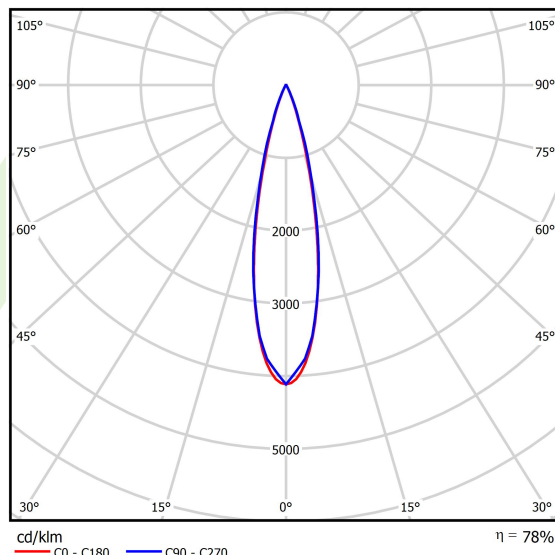

## Light and electrical data

Light source	LED
Luminous flux LED [lm]	2442
LED power [W]	24
Luminaire luminous flux [lm]	1897,9
Power of luminaire [W]	26
Luminaire's light efficiency [lm/W]	73
Color of the light [K]	2700
CRI	>90
SDCM (LED sources)	3
Beam angle [°]	(C0-C180) / (C90-C270) - 23,6° / 24,2°
Photobiological risk class (IEC/EN 62471)	RG0
Protection against electric shock	III
Protection degree	IP20
Voltage	48 V DC
Lifetime of LED sources [h]	36000
Lx/By	L80/B10
Operating temperature range [°C]	5 ÷ 35
Driver	standard on/off (E)

**A graph of light**