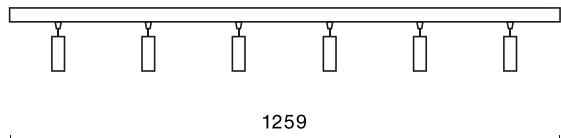

Mechanical data

○
33
┌

Assembly	surface mounted on slings or mounted on wall
Material	aluminum
Color	RAL 9005 (black)
Diffuser	optical system based on PMMA lenses
Impact resistant	IK04
Dimensions [mm]	Ø33 x 1259

A graph of light