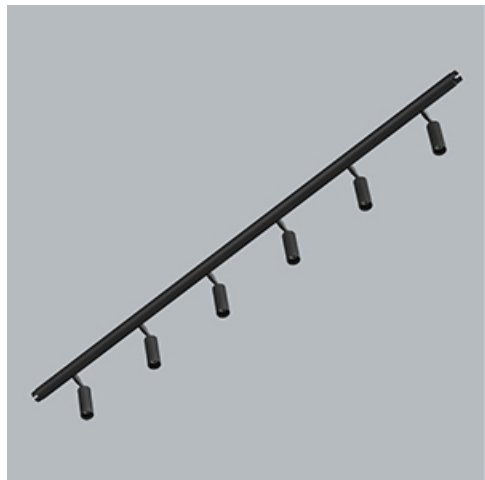

**Product:** S-LINE SLIM 6x500 SPOT 24° E-48V DC 04 927 / L-1259MM

**Index:** 19.4393.5471.04

## Description

S-LINE SLIM is an innovative lighting solution designed with an ultra-sleek aluminum profile (Ø30mm), making it as versatile as it is stylish. This system not only supports standalone lighting fixtures but also enables the creation of intricate, large-scale systems with different shapes by combining different types of lights and numerous accessories, allowing for endless configurations. With S-LINE SLIM, designers have complete flexibility to bring creative visions to life, with a very quick installation, using a tool-free, reliable "jack" system for quick assembly. Each lighting module rotates a full 360 degrees on its axis, offering the option for both direct illumination and indirect lighting, by reflecting light. The S-LINE SLIM SYSTEM includes three distinct types of light modules to suit any design need: opal diffuser for soft, even lighting, UGR<19 Louver with 30° or 45° optics for glare control and adjustable spotlights for accent lighting with beam angles of 15°, 24°, and 36°. Luminaire is available in two lengths (859mm - 18W and 1259mm - 24W) and three colour temperatures (2700K, 3000K, and 4000K) with a CRI>90, S-LINE SLIM delivers exceptional colour accuracy and lighting quality. The system's accessories open up countless installation possibilities: suspended or surface-mounted, in L, T, or X shapes, adapting effortlessly to various architectural needs, also thanks to the 180° adjustable corner connector allowing the creation of creative and irregular shapes.

## Product information

Category	Surface mounted luminaires
Family	S-LINE SLIM
Name	S-LINE SLIM 6x500 SPOT 24° E-48V DC 04 927 / L-1259MM
Index	19.4393.5471.04
EAN	5902107635213