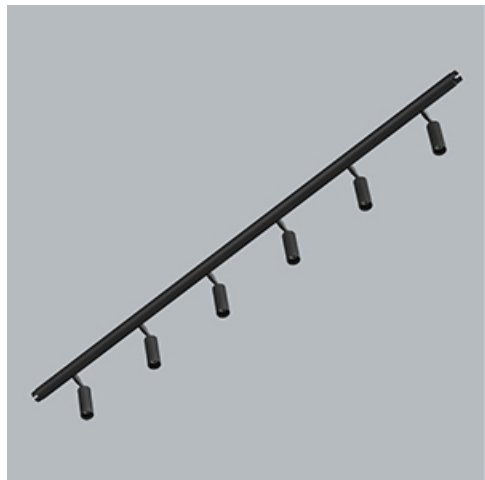

Product: S-LINE SLIM 6x500 SPOT 24° E-48V DC 04 927 / L-1259MM

Index: 19.4393.5471.04

Description

S-LINE SLIM is an innovative lighting solution designed with an ultra-sleek aluminum profile (Ø30mm), making it as versatile as it is stylish. This system not only supports standalone lighting fixtures but also enables the creation of intricate, large-scale systems with different shapes by combining different types of lights and numerous accessories, allowing for endless configurations. With S-LINE SLIM, designers have complete flexibility to bring creative visions to life, with a very quick installation, using a tool-free, reliable "jack" system for quick assembly. Each lighting module rotates a full 360 degrees on its axis, offering the option for both direct illumination and indirect lighting, by reflecting light. The S-LINE SLIM SYSTEM includes three distinct types of light modules to suit any design need: opal diffuser for soft, even lighting, UGR<19 Louver with 30° or 45° optics for glare control and adjustable spotlights for accent lighting with beam angles of 15°, 24°, and 36°. Luminaire is available in two lengths (859mm - 18W and 1259mm - 24W) and three colour temperatures (2700K, 3000K, and 4000K) with a CRI>90, S-LINE SLIM delivers exceptional colour accuracy and lighting quality. The system's accessories open up countless installation possibilities: suspended or surface-mounted, in L, T, or X shapes, adapting effortlessly to various architectural needs, also thanks to the 180° adjustable corner connector allowing the creation of creative and irregular shapes.