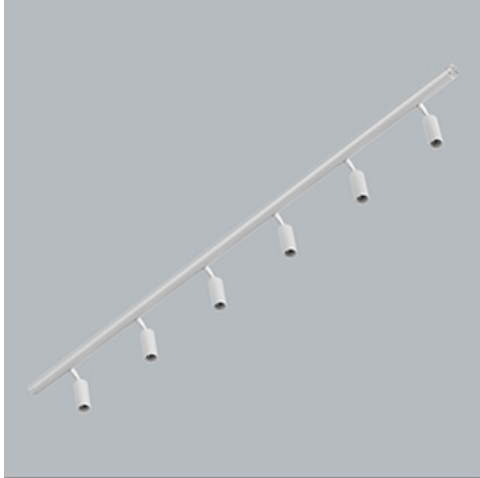

Product: S-LINE SLIM 6x500 SPOT 24° E-48V DC 34 940 / L-1259MM

Index: 19.4393.5441.34

Description

S-LINE SLIM is an innovative lighting solution designed with an ultra-sleek aluminum profile (Ø30mm), making it as versatile as it is stylish. This system not only supports standalone lighting fixtures but also enables the creation of intricate, large-scale systems with different shapes by combining different types of lights and numerous accessories, allowing for endless configurations. With S-LINE SLIM, designers have complete flexibility to bring creative visions to life, with a very quick installation, using a tool-free, reliable "jack" system for quick assembly. Each lighting module rotates a full 360 degrees on its axis, offering the option for both direct illumination and indirect lighting, by reflecting light. The S-LINE SLIM SYSTEM includes three distinct types of light modules to suit any design need: opal diffuser for soft, even lighting, UGR<19 Louver with 30° or 45° optics for glare control and adjustable spotlights for accent lighting with beam angles of 15°, 24°, and 36°. Luminaire is available in two lengths (859mm - 18W and 1259mm - 24W) and three colour temperatures (2700K, 3000K, and 4000K) with a CRI>90, S-LINE SLIM delivers exceptional colour accuracy and lighting quality. The system's accessories open up countless installation possibilities: suspended or surface-mounted, in L, T, or X shapes, adapting effortlessly to various architectural needs, also thanks to the 180° adjustable corner connector allowing the creation of creative and irregular shapes.