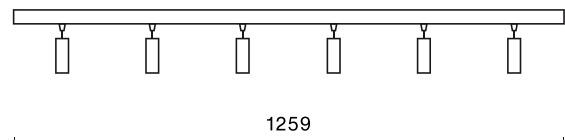

Mechanical data

○
33
┌

Assembly	surface mounted on slings or mounted on wall
Material	aluminum
Color	RAL 9016 (white)
Diffuser	optical system based on PMMA lenses
Impact resistant	IK04
Dimensions [mm]	Ø33 x 1259

A graph of light