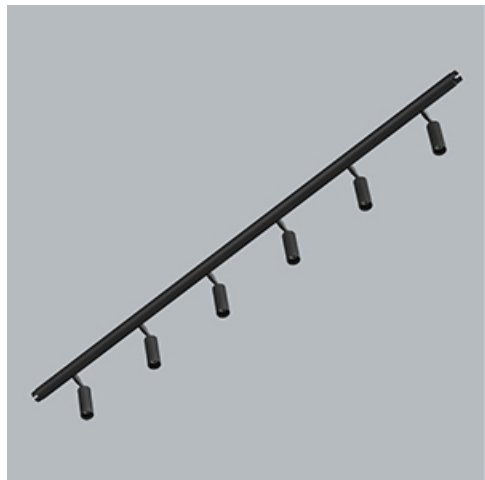

**Product:** S-LINE SLIM 6x500 SPOT 24° E-48V DC 04 940 / L-1259MM

**Index:** 19.4393.5441.04

## Description

S-LINE SLIM is an innovative lighting solution designed with an ultra-sleek aluminum profile (Ø30mm), making it as versatile as it is stylish. This system not only supports standalone lighting fixtures but also enables the creation of intricate, large-scale systems with different shapes by combining different types of lights and numerous accessories, allowing for endless configurations. With S-LINE SLIM, designers have complete flexibility to bring creative visions to life, with a very quick installation, using a tool-free, reliable "jack" system for quick assembly. Each lighting module rotates a full 360 degrees on its axis, offering the option for both direct illumination and indirect lighting, by reflecting light. The S-LINE SLIM SYSTEM includes three distinct types of light modules to suit any design need: opal diffuser for soft, even lighting, UGR<19 Louver with 30° or 45° optics for glare control and adjustable spotlights for accent lighting with beam angles of 15°, 24°, and 36°. Luminaire is available in two lengths (859mm - 18W and 1259mm - 24W) and three colour temperatures (2700K, 3000K, and 4000K) with a CRI>90, S-LINE SLIM delivers exceptional colour accuracy and lighting quality. The system's accessories open up countless installation possibilities: suspended or surface-mounted, in L, T, or X shapes, adapting effortlessly to various architectural needs, also thanks to the 180° adjustable corner connector allowing the creation of creative and irregular shapes.

## Product information

Category	Surface mounted luminaires
Family	S-LINE SLIM
Name	S-LINE SLIM 6x500 SPOT 24° E-48V DC 04 940 / L-1259MM
Index	19.4393.5441.04
EAN	5902107634971