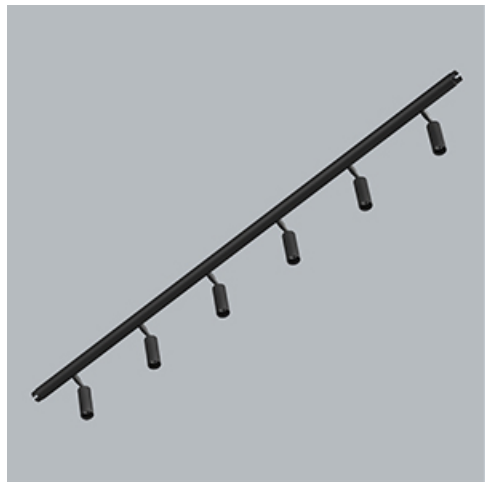

**Product:** S-LINE SLIM 6x500 SPOT 24° E-48V DC 04 940 / L-1259MM

**Index:** 19.4393.5441.04

## Description

S-LINE SLIM is an innovative lighting solution designed with an ultra-sleek aluminum profile (Ø30mm), making it as versatile as it is stylish. This system not only supports standalone lighting fixtures but also enables the creation of intricate, large-scale systems with different shapes by combining different types of lights and numerous accessories, allowing for endless configurations. With S-LINE SLIM, designers have complete flexibility to bring creative visions to life, with a very quick installation, using a tool-free, reliable "jack" system for quick assembly. Each lighting module rotates a full 360 degrees on its axis, offering the option for both direct illumination and indirect lighting, by reflecting light. The S-LINE SLIM SYSTEM includes three distinct types of light modules to suit any design need: opal diffuser for soft, even lighting, UGR<19 Louver with 30° or 45° optics for glare control and adjustable spotlights for accent lighting with beam angles of 15°, 24°, and 36°. Luminaire is available in two lengths (859mm - 18W and 1259mm - 24W) and three colour temperatures (2700K, 3000K, and 4000K) with a CRI>90, S-LINE SLIM delivers exceptional colour accuracy and lighting quality. The system's accessories open up countless installation possibilities: suspended or surface-mounted, in L, T, or X shapes, adapting effortlessly to various architectural needs, also thanks to the 180° adjustable corner connector allowing the creation of creative and irregular shapes.

## Product information

Category	Surface mounted luminaires
Family	S-LINE SLIM
Name	S-LINE SLIM 6x500 SPOT 24° E-48V DC 04 940 / L-1259MM
Index	19.4393.5441.04
EAN	5902107634971