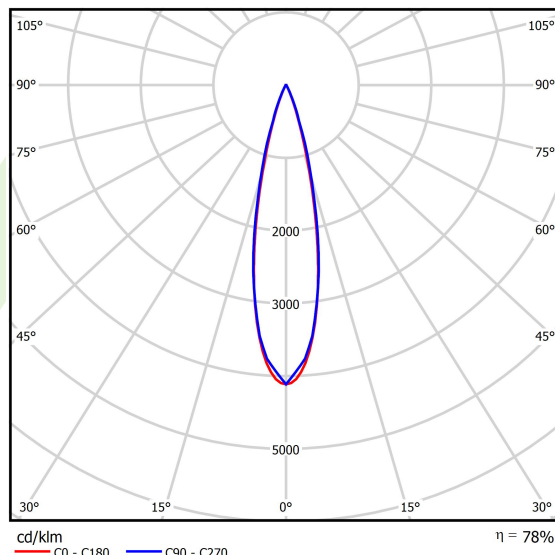

## Light and electrical data

Light source	LED
Luminous flux LED [lm]	3066
LED power [W]	24
Luminaire luminous flux [lm]	2382,2
Power of luminaire [W]	26
Luminaire's light efficiency [lm/W]	91,6
Color of the light [K]	4000
CRI	>90
SDCM (LED sources)	3
Beam angle [°]	(C0-C180) / (C90-C270) - 23,6° / 24,2°
Photobiological risk class (IEC/EN 62471)	RG0
Protection against electric shock	III
Protection degree	IP20
Voltage	48 V DC
Lifetime of LED sources [h]	36000
Lx/By	L80/B10
Operating temperature range [°C]	5 ÷ 35
Driver	standard on/off (E)

**A graph of light**