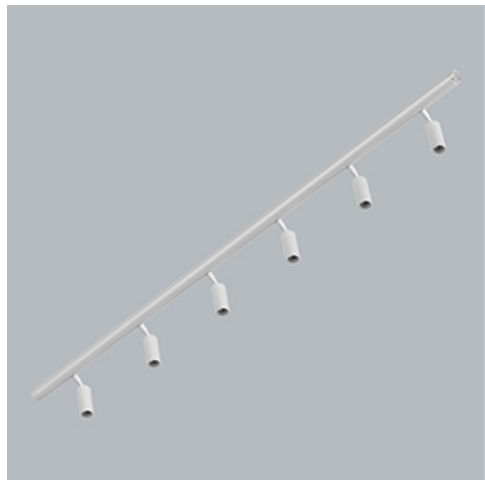

Product: S-LINE SLIM 6x500 SPOT 24° E-48V DC 34 930 / L-1259MM

Index: 19.4393.5431.34

Description

S-LINE SLIM is an innovative lighting solution designed with an ultra-sleek aluminum profile (Ø30mm), making it as versatile as it is stylish. This system not only supports standalone lighting fixtures but also enables the creation of intricate, large-scale systems with different shapes by combining different types of lights and numerous accessories, allowing for endless configurations. With S-LINE SLIM, designers have complete flexibility to bring creative visions to life, with a very quick installation, using a tool-free, reliable "jack" system for quick assembly. Each lighting module rotates a full 360 degrees on its axis, offering the option for both direct illumination and indirect lighting, by reflecting light. The S-LINE SLIM SYSTEM includes three distinct types of light modules to suit any design need: opal diffuser for soft, even lighting, UGR<19 Louver with 30° or 45° optics for glare control and adjustable spotlights for accent lighting with beam angles of 15°, 24°, and 36°. Luminaire is available in two lengths (859mm - 18W and 1259mm - 24W) and three colour temperatures (2700K, 3000K, and 4000K) with a CRI>90, S-LINE SLIM delivers exceptional colour accuracy and lighting quality. The system's accessories open up countless installation possibilities: suspended or surface-mounted, in L, T, or X shapes, adapting effortlessly to various architectural needs, also thanks to the 180° adjustable corner connector allowing the creation of creative and irregular shapes.