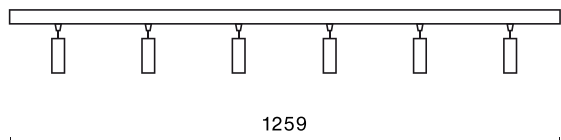

Mechanical data

○
33
┌

Assembly	surface mounted on slings or mounted on wall
Material	aluminum
Color	RAL 9005 (black)
Diffuser	optical system based on PMMA lenses
Impact resistant	IK04
Dimensions [mm]	Ø33 x 1259

A graph of light