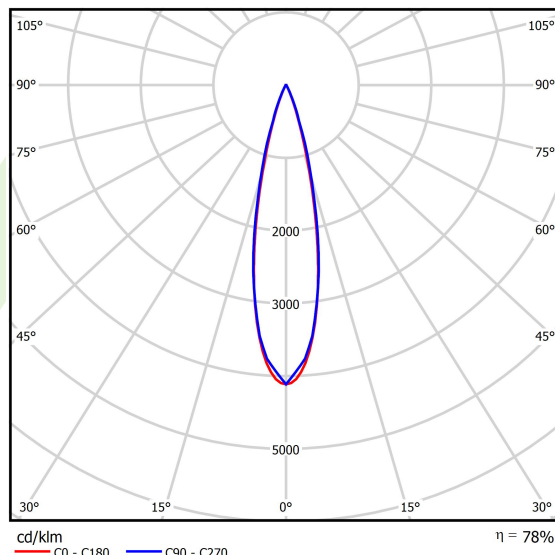

Mechanical data

○
33
┌

Assembly	surface mounted on slings or mounted on wall
Material	aluminum
Color	RAL 9005 (black)
Diffuser	optical system based on PMMA lenses
Impact resistant	IK04
Dimensions [mm]	Ø33 x 1259

A graph of light