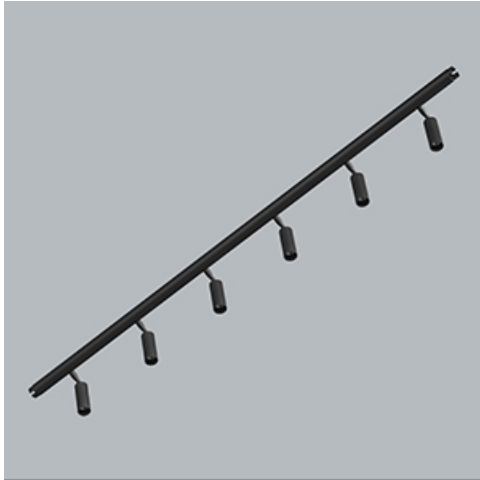

**Product:** S-LINE SLIM 6x500 SPOT 24° E-48V DC 04 930 / L-1259MM

**Index:** 19.4393.5431.04

## Description

S-LINE SLIM is an innovative lighting solution designed with an ultra-sleek aluminum profile (Ø30mm), making it as versatile as it is stylish. This system not only supports standalone lighting fixtures but also enables the creation of intricate, large-scale systems with different shapes by combining different types of lights and numerous accessories, allowing for endless configurations. With S-LINE SLIM, designers have complete flexibility to bring creative visions to life, with a very quick installation, using a tool-free, reliable "jack" system for quick assembly. Each lighting module rotates a full 360 degrees on its axis, offering the option for both direct illumination and indirect lighting, by reflecting light. The S-LINE SLIM SYSTEM includes three distinct types of light modules to suit any design need: opal diffuser for soft, even lighting, UGR<19 Louver with 30° or 45° optics for glare control and adjustable spotlights for accent lighting with beam angles of 15°, 24°, and 36°. Luminaire is available in two lengths (859mm - 18W and 1259mm - 24W) and three colour temperatures (2700K, 3000K, and 4000K) with a CRI>90, S-LINE SLIM delivers exceptional colour accuracy and lighting quality. The system's accessories open up countless installation possibilities: suspended or surface-mounted, in L, T, or X shapes, adapting effortlessly to various architectural needs, also thanks to the 180° adjustable corner connector allowing the creation of creative and irregular shapes.

## Product information

Category	Surface mounted luminaires
Family	S-LINE SLIM
Name	S-LINE SLIM 6x500 SPOT 24° E-48V DC 04 930 / L-1259MM
Index	19.4393.5431.04
EAN	5902107635091