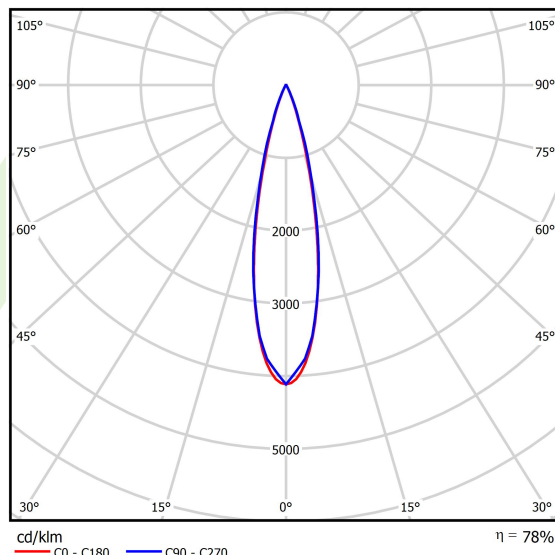

## Light and electrical data

Light source	LED
Luminous flux LED [lm]	2826
LED power [W]	24
Luminaire luminous flux [lm]	2195,3
Power of luminaire [W]	26
Luminaire's light efficiency [lm/W]	84,4
Color of the light [K]	3000
CRI	>90
SDCM (LED sources)	3
Beam angle [°]	(C0-C180) / (C90-C270) - 23,6° / 24,2°
Photobiological risk class (IEC/EN 62471)	RG0
Protection against electric shock	III
Protection degree	IP20
Voltage	48 V DC
Lifetime of LED sources [h]	36000
Lx/By	L80/B10
Operating temperature range [°C]	5 ÷ 35
Driver	standard on/off (E)

**A graph of light**