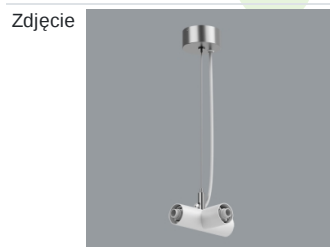

Nazwa S-LINE SLIM ACCESSORIES  
WALL MOUNTED CONNECTOR  
TYPE-I 34 WITH CABLE

Indeks 19.4393.0015.34/  
19.4393.0016.34

Nazwa S-LINE SLIM ACCESSORIES  
WALL MOUNTED CONNECTOR  
TYPE-L 34/ S-LINE SLIM  
ACCESSORIES WALL  
MOUNTED CONNECTOR TYPE-  
L 34 WITH CABLE

Indeks 19.4393.0017.34

Nazwa S-LINE SLIM ACCESSORIES  
WALL MOUNTED CONNECTOR  
TYPE-T 34

Indeks 19.4393.0018.34

Nazwa S-LINE SLIM ACCESSORIES  
WALL MOUNTED CONNECTOR  
TYPE-X 34

Indeks 19.4393.0006.34

Nazwa S-LINE SLIM ACCESSORIES  
CONNECTOR TYPE-L 34 WITH  
CABLE

Indeks 19.4393.0007.34/  
19.4393.0008.34

Nazwa S-LINE SLIM ACCESSORIES  
CONNECTOR TYPE-L 34/ S-  
LINE SLIM ACCESSORIES  
CONNECTOR TYPE-L 34 NO DC

Indeks 19.4393.0009.34

Nazwa S-LINE SLIM ACCESSORIES  
CONNECTOR TYPE-T 34