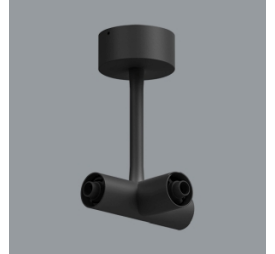

Name S-LINE SLIM ACCESSORIES  
WALL MOUNTED CONNECTOR  
TYPE-I 04 WITH CABLE

Index 19.4393.0015.04/  
19.4393.0016.04

Name S-LINE SLIM ACCESSORIES  
WALL MOUNTED CONNECTOR  
TYPE-L 04/ S-LINE SLIM  
ACCESSORIES WALL MOUNTED  
CONNECTOR TYPE-L 04 WITH  
CABLE

Index 19.4393.0017.04

Name S-LINE SLIM ACCESSORIES  
WALL MOUNTED CONNECTOR  
TYPE-T 04

Index 19.4393.0018.04

Name S-LINE SLIM ACCESSORIES  
WALL MOUNTED CONNECTOR  
TYPE-X 04

Index 19.4393.0006.04

Name S-LINE SLIM ACCESSORIES  
CONNECTOR TYPE-L 04 WITH  
CABLE